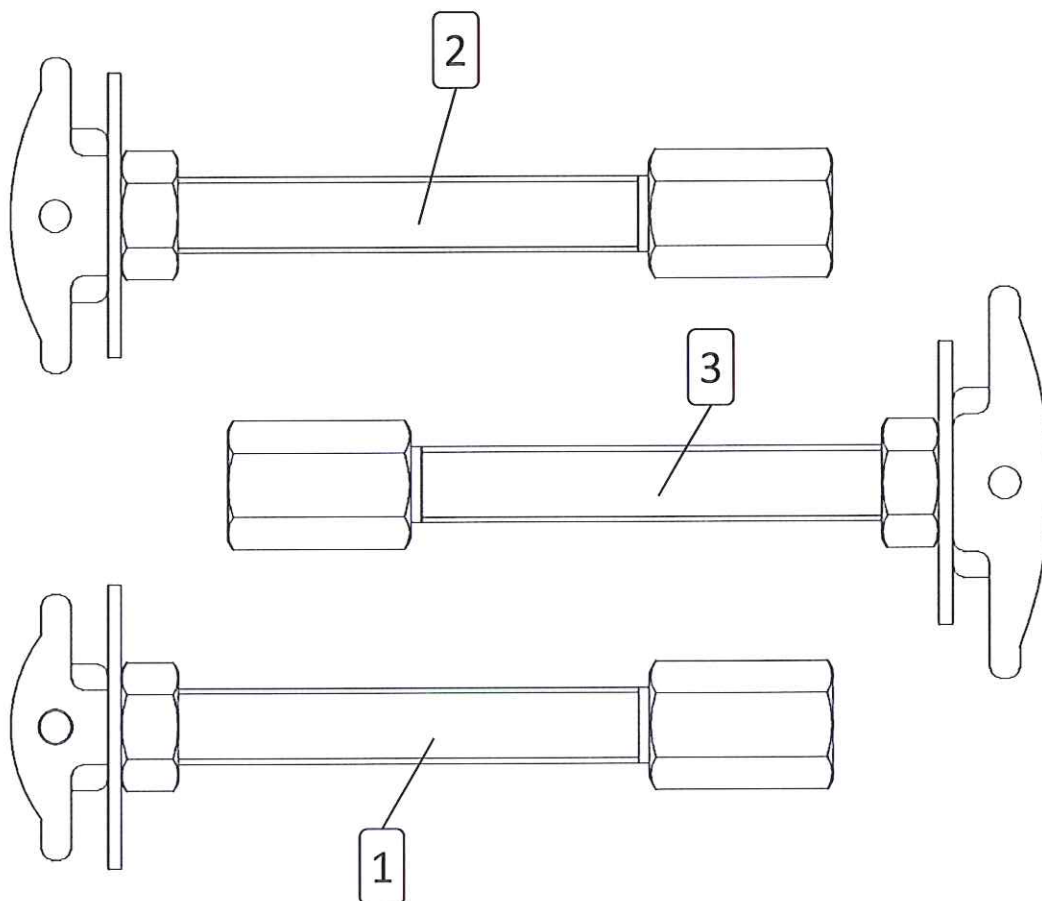

PRAB7494AA

REAR AXLE BEARING PULLER SET

INDEX	PART NO.	QTY.	DESCRIPTION
1.	PRAB7494AA-1	1	1-7/8" REAR AXLE BEAR PULLER
2.	PRAB7494AA-2	1	2-3/8" REAR AXLE BEAR PULLER
3.	PRAB7494AA-3	1	2-7/8" REAR AXLE BEAR PULLER

PS957B

SLIDE HAMMER PULLER

INDEX	PART NO.	QTY.	DESCRIPTION
1.	PS957B-1	1	STRIKING ROD
2.	PS957B-2	1	HAMMER
3.	PS957B-3	1	BLOCK ASSEMBLY
4.	PS957B-4	1	NUT