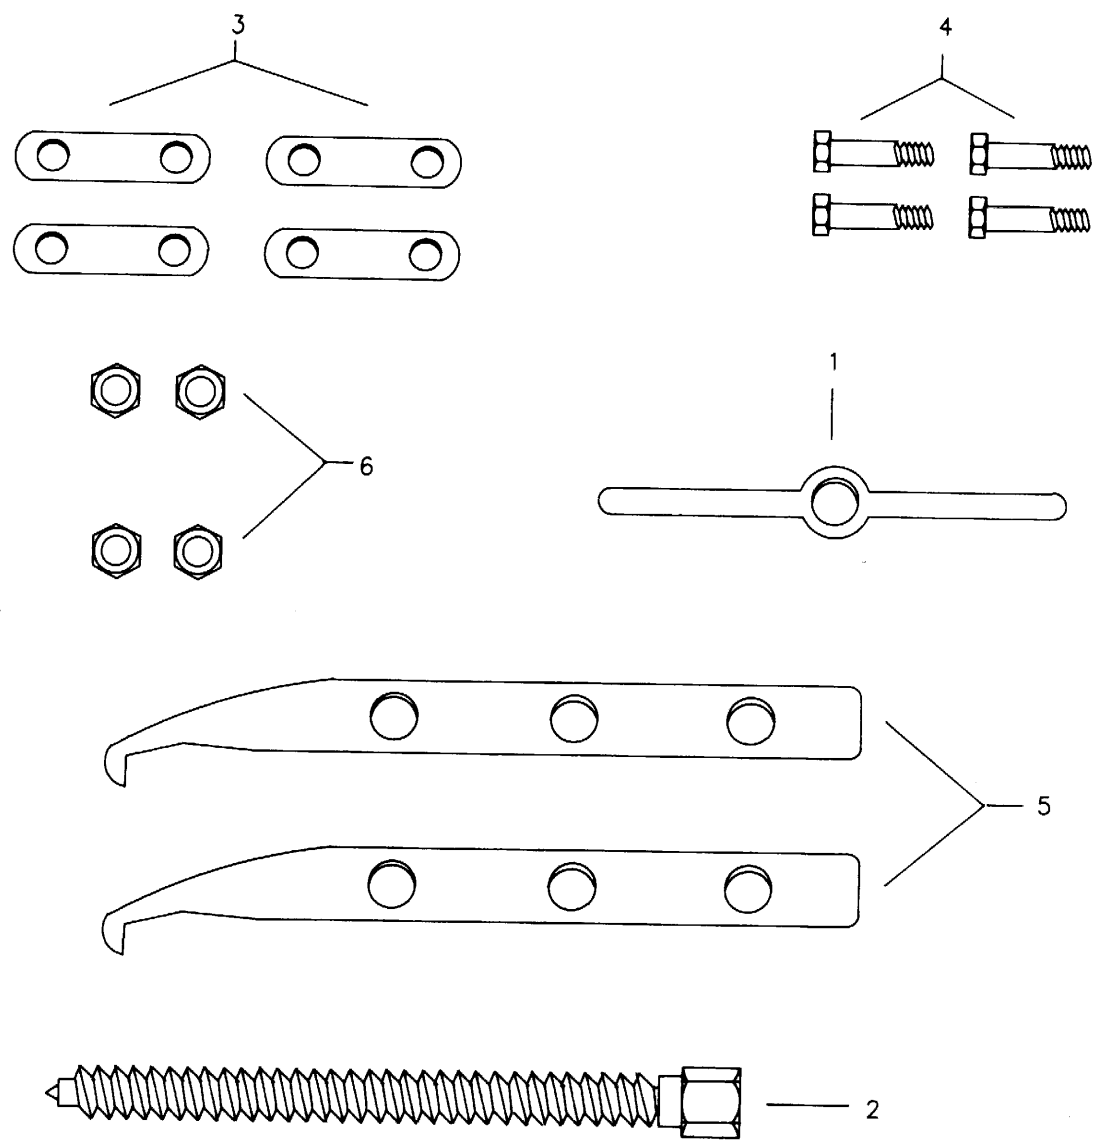

PJ1302L

PJ1302L 13 TON 2 JAW PULLER, LONG REACH

INDEX	PART NO.	DESCRIPTION	QTY.
1	PJ1302L-1	YOKE	1
2	PJ1302L-2	CENTER SCREW	1
3	PJ1302L-3	LINK	4
4	PJ1302L-4	BOLT	4
5	PJ1302L-8	LONG JAW, 15" REACH	2
6	PJ1302L-7	NUT	4