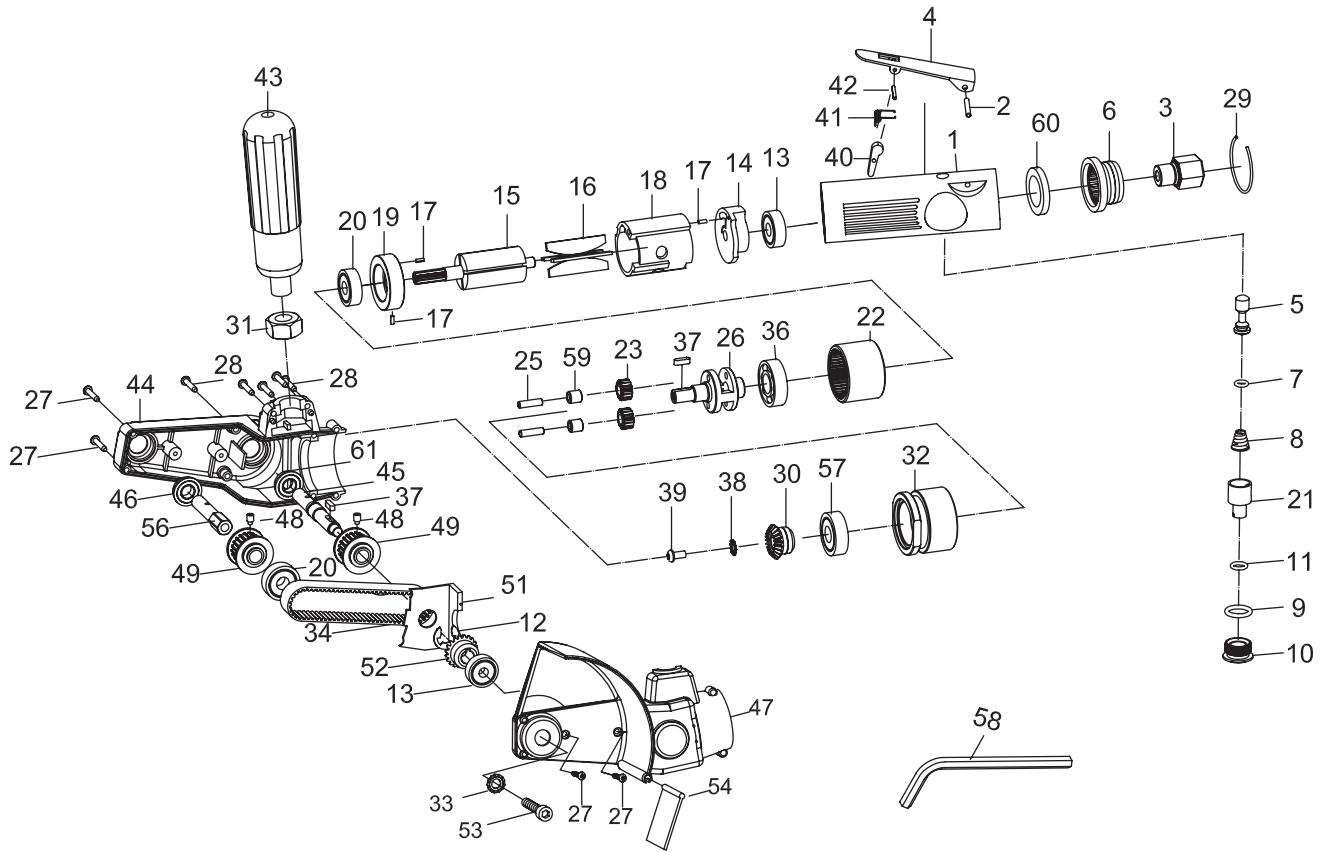

PARTS BREAKDOWN FOR MB6901

Index No.	Parts No.	Description	Index No.	Parts No.	Description
1	MB6901-01	MOTOR HOUSING	31	MB6901-31	NUT
2	AD3800AH-02	SPRING PIN (3*24)	32	MB6901-32	HOUSING CAP
3	AD3800AH-03	AIR INLET	33	MB6901-33	TOOTHED WASHER
4	MB6901-04	THROTTLE LEVER	34	MB6901-34	TOOTHED BELT
5	MB6901-05	VALVE STEM	36	MB6901-36	BALL BEARING (6001Z)
6	AD3800AH-48	EXHAUST DEFLECTOR	37	MB6901-37	KEY (2) (3*10)
7	AD54013	O-RING (4.8*1.9)	38	MB6901-38	TOOTHED WASHER (BW-4.5)
8	MB6901-08	SPRING	39	MB6901-39	SCREW
9	AD3800K-34	O-RING (11.8*2.4)	40	MB6901-40	SAFETY BAR
10	MB6901-10	THROTTLE VALVE PLUG	41	AG200-36	SPRING
11	MB6901-11	O-RING (4.8*1.9)	42	AG200-38	SPRING PIN (2*18L)
12	MB6901-12	E-RING (ETW-8)	43	MB6901-43	HANDLE
13	AD54006	BALL BEARING (2) (626ZZ)	44	MB6901-44	PLASTIC HOUSING(R)
14	MB6901-14	END PLATE	45	MB6901-45	BELT DRIVE SHAFT
15	MB6901-15	ROTOR	46	MB6901-46	BALL BEARING (LF-688ZZ)
16	MB6901-16	ROTOR BLADES (4)	47	MB6901-47	PLASTIC HOUSING(L)
17	AG200-17	SPRING PIN (3) (2*5L)	48	MB6901-48	SET SCREW (2) (M4)
18	MB6901-18	CYLINDER	49	MB6901-49	TOOTHED PULLEY (2)
19	MB6901-19	FRONT END PLATE	51	MB6901-51	INNER BULKHEAD
20	AD3800AH-20	BALL BEARING (2) (608ZZ)	52	MB6901-52	BEVEL GEAR
21	MB6901-21	AIR REGULATOR	53	MB6901-53	HEXAGONAL HOLE SCREW (M6*20L)
22	MB6901-22	INTERNAL GEAR	54	MB6901-54	DUST COVER
23	MB6901-23	PLANET GEAR (2)	56	MB6901-56	SPINDLE
25	MB6901-25	PIN (2) (4*14.8L)	57	MB6901-57	BALL BEARING (6000Z)
26	MB6901-26	PLANET CAGE	58	MB6901-58	HEX. KEY WRENCH (5MM)
27	MB6901-27	TAPPING SCREW (4)	59	MB6901-59	BUSHING
28	MB6901-28	TAPPING SCREW (8)	60	MB6901-60	MUFFLER
29	AD3800AH-47	RETAINING RING	61	MB6901-61	BALL BEARING (688ZZ)
30	MB6901-30	BEVEL GEAR			