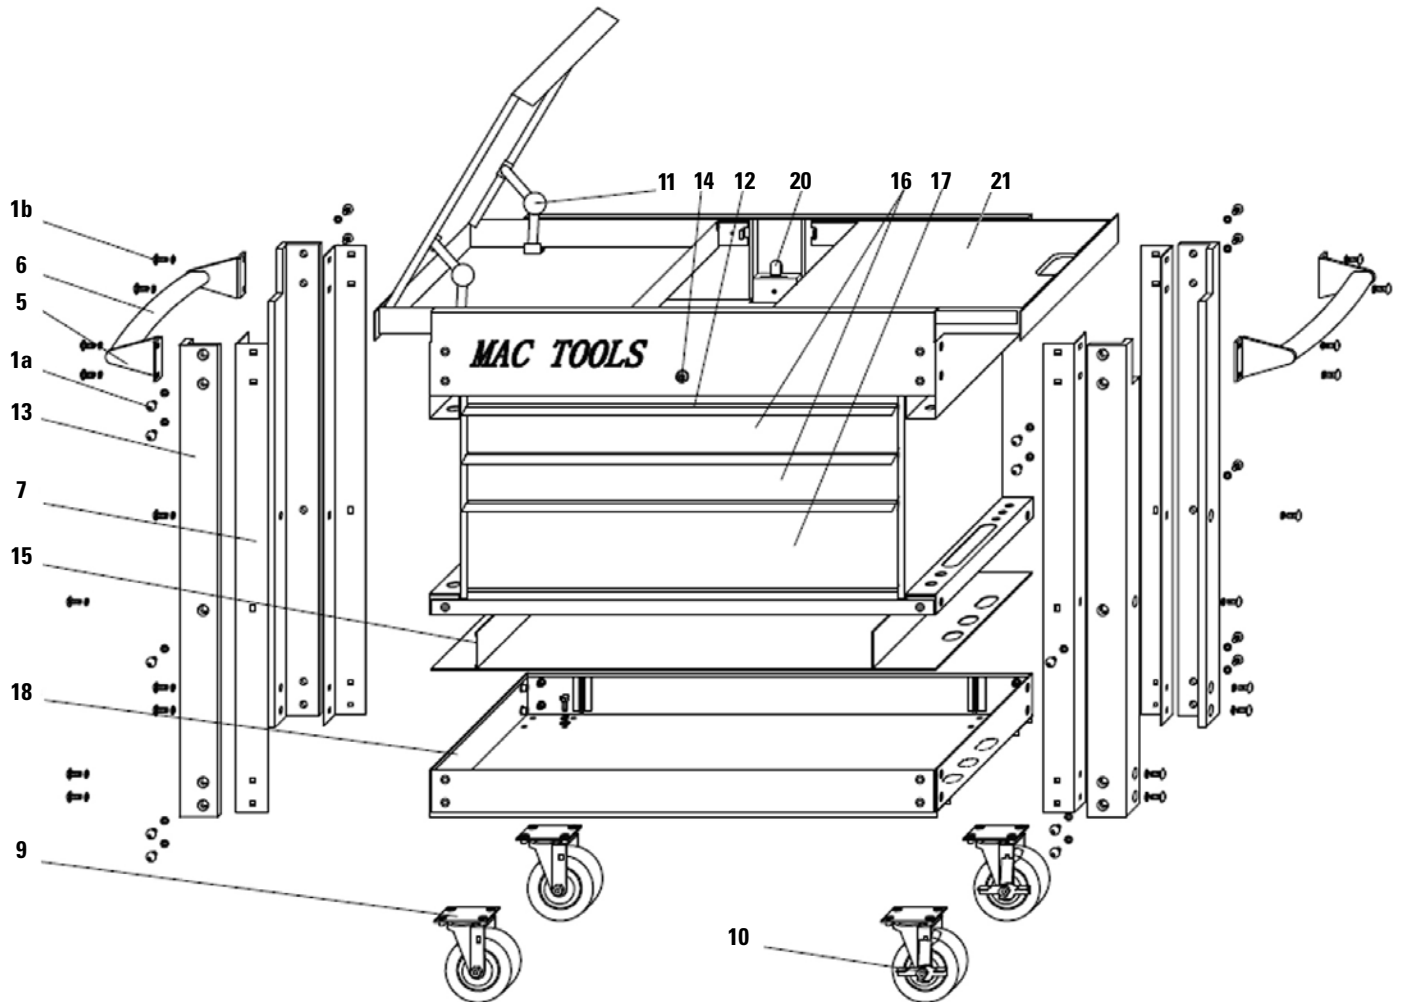

MB197UC, -BK, -BL, -YE, -LG, -OR, -PP, -GRAY 3 Drawer Deluxe Utility Cart

PARTS LIST

MB197UC, -BK, -BL, -YE, -LG, -OR, -PP, -GRAY

3 Drawer Deluxe Utility Cart

PARTS LIST

Item No.	Part No.	Qty	Description	Item No.	Part No.	Qty	Description
1a	RS195UCBK	1	Set of 32 M8x20 Torx Bolts	19	RS190UCPBT	3	Prybar Tube/each
1b		8	M8x25 Torx Bolts and Lock Washers (4 included w/ each #5)	20	RS197UCLMR	1	Red Locking Mechanism
5	RS195UCHB	2	Push Handle Brackets/Pair with Hardware		RS197UCLMBK		Black Locking Mechanism
6	RS190UCHDL	2	Push Handle		RS197UCLMBL		Blue Locking Mechanism
7	RS197UCLGR	4	Red Leg/each		RS197UCLMYE		Yellow Locking Mechanism
	RS197UCLGBK		Black Leg/each		RS197UCLMLG		Lime Green Locking Mechanism
	RS197UCLGBL		Blue Leg/each		RS197UCLMOR		Orange Locking Mechanism
	RS197UCLGYE		Yellow Leg/each		RS197UCLMPP		Purple Locking Mechanism
	RS197UCLGLG		Lime Green Leg/each		RS197UCLMGRAY		Gray Locking Mechanism
	RS197UCLGOR		Orange Leg/each	21L	MB197UCLST	2	Red Left Sliding Top with Paper Storage
	RS197UCLGPP		Purple Leg/each		MB197UCLSTBK		Black Left Sliding Top with Paper Storage
	RS197UCLGGRAY		Gray Leg/each		MB197UCLSTBL		Blue Left Sliding Top with Paper Storage
8	RC195UCCB	1	Set Of 16 M8x20 Bolts, Washers, and Lock Washers (for casters)		MB197UCLSTYE		Yellow Left Sliding Top with Paper Storage
9	RS195CSM	2	Swivel Caster /each		MB197UCLSTLG		Lime Green Left Sliding Top with Paper Storage
10	RS195LCSM	2	Swivel Caster with Lock /each		MB197UCLSTOR		Orange Left Top with Paper Storage
11	RSBKT	4	Bracket for Paper Storage Area		MB197UCLSTPP		Purple Left Sliding Top with Paper Storage
12	RS197UCDHBK	3	Black Drawer Handle/each	21R	MB197UCST	2	Red Right Sliding Top with Paper Storage
	RS197UCDH		Chrome Drawer Handle/each		MB197UCSTBK		Black Right Sliding Top with Paper Storage
13	RS190UCBP	1	Set of 4 Bumpers		MB197UCSTBL		Blue Right Sliding Top with Paper Storage
14	RS197LK	1	Lock with Keys		MB197UCSTYE		Yellow Right Sliding Top with Paper Storage
15	RSSCDR	2	Red Spray Can Divider		MB197UCSTLG		Lime Green Right Sliding Top with Paper Storage
	RSSCDBK		Black Spray Can Divider		MB197UCSTOR		Orange Right Top with Paper Storage
	RSSCDBL		Blue Spray Can Divider		MB197UCSTPP		Purple Right Sliding Top with Paper Storage
	RSSCDY		Yellow Spray Can Divider		MB197UCSTGRAY		Gray Right Sliding Top with Paper Storage
	RSSCDLG		Lime Green Spray Can Divider	30	MB197UCKIT	1	6pc PVC liner kit
	RSSCDOR		Orange Spray Can Divider	31	MBC190UCC	1	Cart Cover
	RSSCDPP		Purple Spray Can Divider				
	RSSCDGRAY		Gray Spray Can Divider				
16	MBD197UC1	2	Red 3" Drawer				
	MBD197UC1BK		Black 3" Drawer				
	MBD197UC1BL		Blue 3" Drawer				
	MBD197UC1YE		Yellow 3" Drawer				
	MBD197UC1LG		Lime Green 3" Drawer				
	MBD197UC1OR		Orange 3" Drawer				
	MBD197UC1PP		Purple 3" Drawer				
	MBD197UC1GRAY		Gray 3" Drawer				
17	MBD197UC2	1	Red 6" Drawer				
	MBD197UC2BK		Black 6" Drawer				
	MBD197UC2BL		Blue 6" Drawer				
	MBD197UC2YE		Yellow 6" Drawer				
	MBD197UC2LG		Lime Green 6" Drawer				
	MBD197UC2OR		Orange 6" Drawer				
	MBD197UC2PP		Purple 6" Drawer				
	MBD197UC2GRAY		Gray 6" Drawer				
18	MBS197UC	1	Red Bottom Shelf				
	MBS197UCBK		Black Bottom Shelf				
	MBS197UCBL		Blue Bottom Shelf				
	MBS197UCYE		Yellow Bottom Shelf				
	MBS197UCLG		Lime Green Bottom Shelf				
	MBS197UCOR		Orange Bottom Shelf				
	MBS197UCPP		Purple Bottom Shelf				
	MBS197UCGRAY		Gray Bottom Shelf				