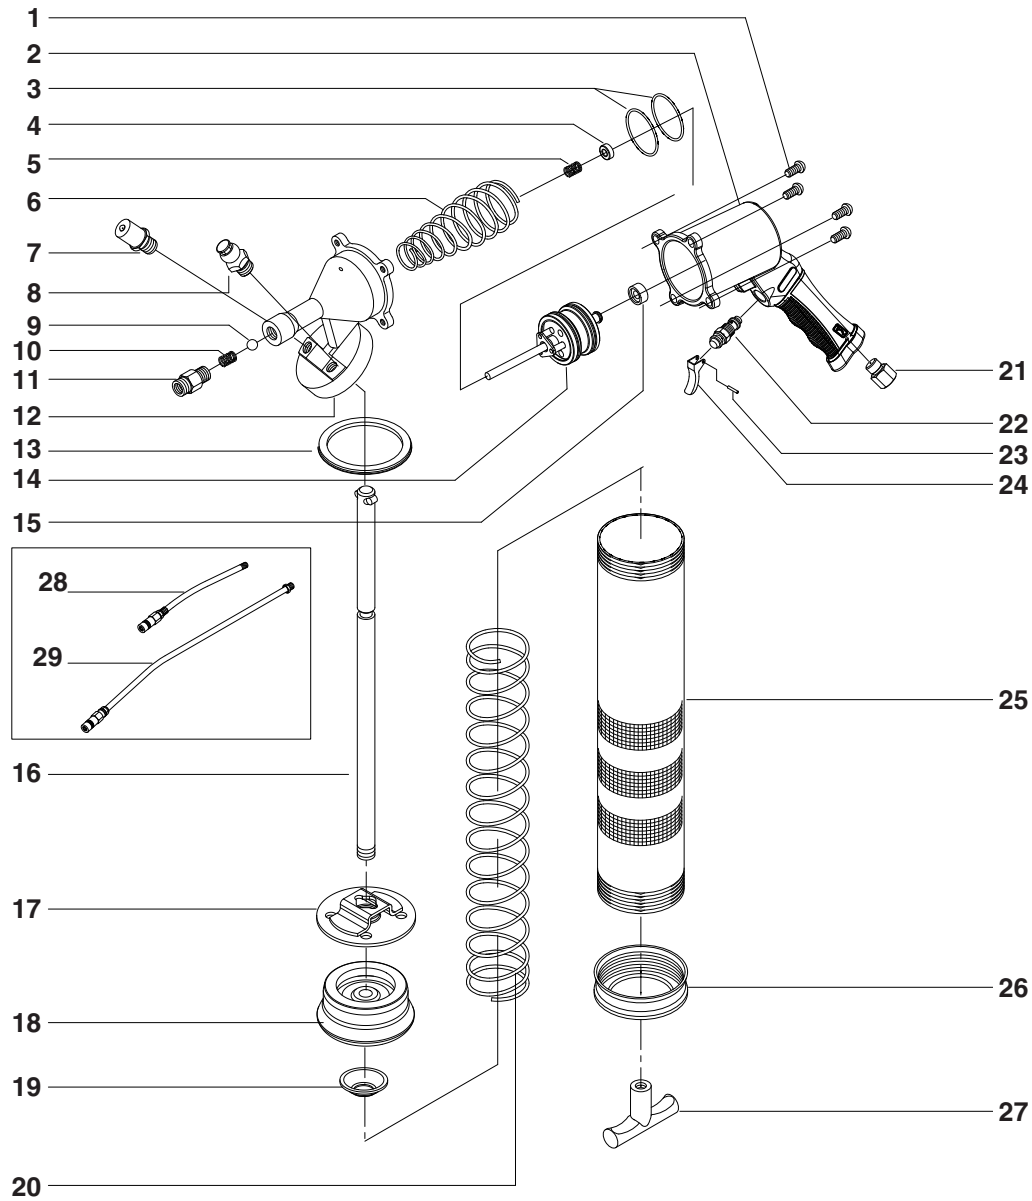

PARTS BREAKDOWN

Model GG63HD Continuous Shot Grease Gun

Ref. #	Item #	DESCRIPTION	QTY	Ref #	Item#	DESCRIPTION	QTY
1	RS901104	Screw	4	16	RSCSGGA16	Piston Rod	1
2	RSGG63HD02	Finger Grip	1	17	RSCSGGA17	Plunger Lock	1
3	RSCSGGA03	O-Ring	2	18	RSCSGGA18	Plunger	1
4	RSCSGGA04	Bump	1	19	RSCSGGA19	Washer	1
5	RSCSGGA05	Spring	1	20	RSCSGGA20	Long Spring	1
6	RSCSGGA06	Spring	1	21	RSCSGGA21	Air Inlet	1
7	RS901111	Filler Plug	1	22	RS901612	Switch	1
8	RS901607	Air Vent Valve	1	23	RSCSGGA23	Pin	1
9	RSCSGGA09	Ball	1	24	RSCSGGA24	Trigger	1
10	RSCSGGA10	Spring	1	25	RSGG63HD25	Container Tube	1
11	RS901108	Adapter	1	26	RSCSGGA26	End Cap	1
12	RSCSGGA12	Housing Cap	1	27	RSCSGGA27	Handle	1
13	RSCSGGA13	Gasket	1	28	RS901608	Hex Spout	1
14	RSCSGGA14	Piston Set	1	29	RSCSGGA29	18" Nylon Hose	1
15	RSCSGGA15	Rubber Valve	1				