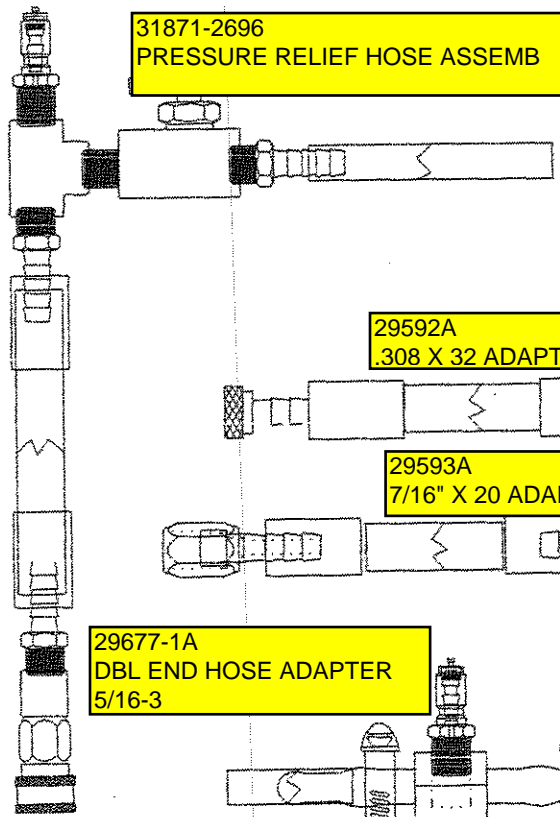

26747A
3 1/2" GAUGE HEAD ONLY

29621
1/8" FEMALE QUICK
DISCONNECT

2612 QUICK COUPLER

31871-2696
PRESSURE RELIEF HOSE ASSEMB

29592A
.308 X 32 ADAPT. HOSE FORD

29593A
7/16" X 20 ADAPTER HOSE GM

29677-1A
DBL END HOSE ADAPTER
5/16-3

31871-2614
SCHRADER
VALVES/
FIT1100 KIT

29677-2A
SINGLE END HOSE ADAPT.
1/4"

29591
M12 X 1.25 BANJO
BOLT FITTING

29587
M6X1.0 HONDA ACCURA

29588
M8X1 TOYOTA MFI
BANJO BOLT

2650 FU
2 EACH

29589
M10X1 MFI CIS & CISE
BANJO