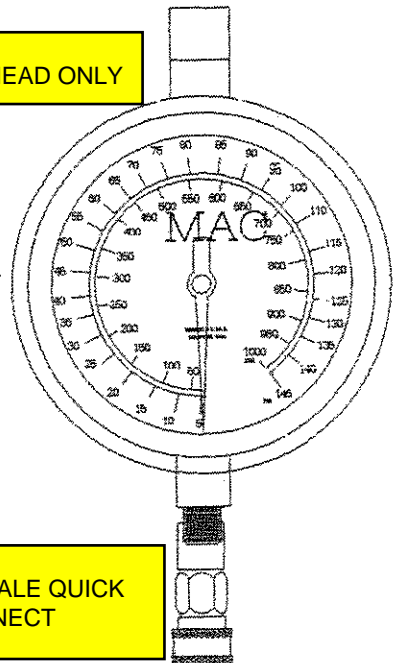

26747A
3 1/2" GAUGE HEAD ONLY

29621
1/8" FEMALE QUICK
DISCONNECT

2612 QUICK COUPLER

31871-2696
PRESSURE RELIEF HOSE ASSEMB

29592A
.308 X 32 ADAPT. HOSE FORD

29593A
7/16" X 20 ADAPTER HOSE GM

29677-1A
DBL END HOSE ADAPTER
5/16-3

31871-2614
SCHRADER
VALVES/
FIT1100 KIT

29677-2A
SINGLE END HOSE ADAPT.
1/4"

29591
M12 X 1.25 BANJO
BOLT FITTING

29587
M6X1.0 HONDA ACCURA

29588
M8X1 TOYOTA MFI
BANJO BOLT

2650 FU
2 EACH

29589
M10X1 MFI CIS & CISE
BANJO