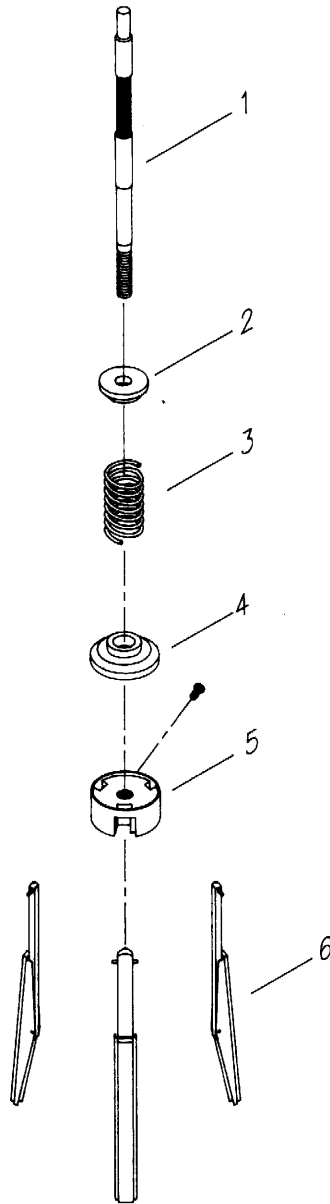

CF62B

CF62B PRESET CYLINDER HONE

INDEX	PART NO.	DESCRIPTION	QTY.
1	CF61B-20	SHAFT ASSEMBLY	1
2	CF61B-15	KNURLED NUT	1
3	CF61B-5	SPRING	1
4	CF61B-6	COLLAR	1
5	CF61B-11	ADAPTER ASSEMBLY	1
6	CF61B-9	LEG ASSEMBLY	1
***	CF62B-12S	4" STONE SET	1

*** NOT SHOWN