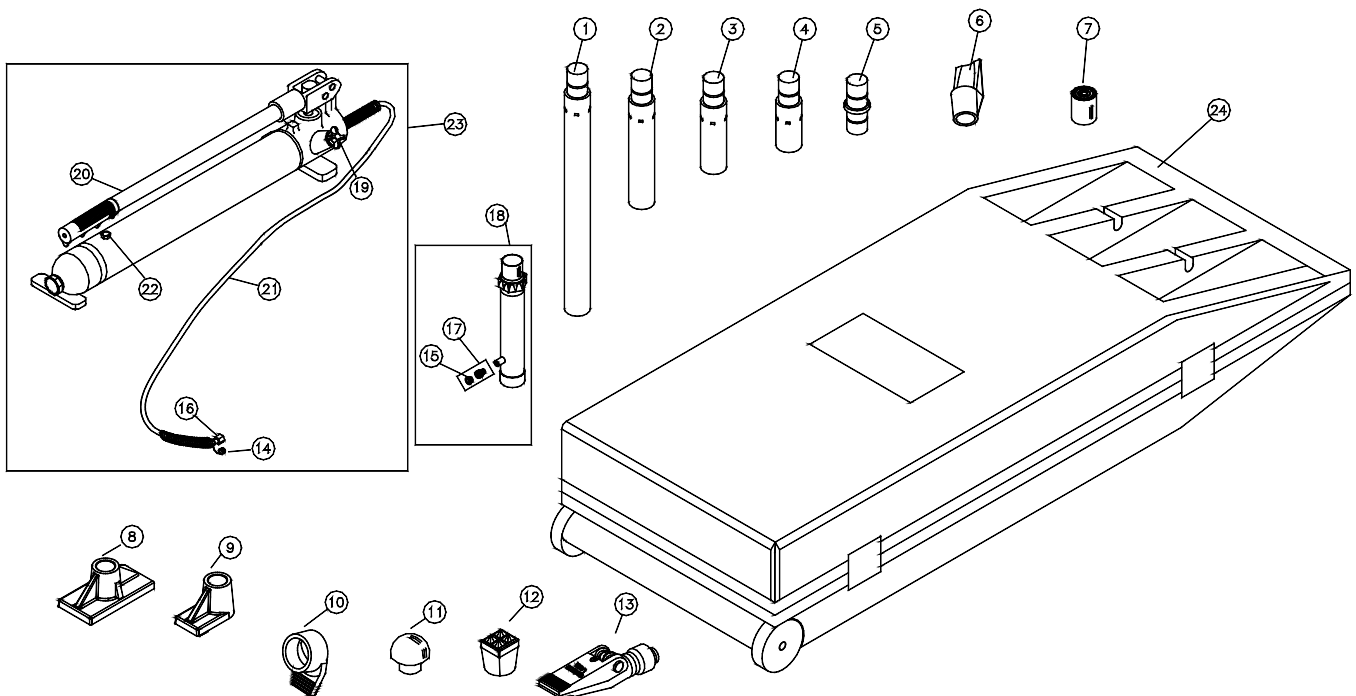

## Replacement Parts List for Model BK110

Ref No	Part#	Description	Qty
1	F100-41100-000	Extension Tube (27")	1
2	F100-41200-000	Extension Tube (18")	1
3	F100-41300-000	Extension Tube (10")	1
4	F100-41400-000	Extension Tube (4")	1
5	F100-41500-000	Male Connector	1
6	F100-40002-000	Wedge Head (offset)	1
7	F100-40004-000	Serrated Saddle	1
8	F100-40001-000	Flat Base	1
9	F100-40006-000	Plunger Toe (offset)	1
10	F100-40005-000	Ram Toe (offset)	1
11	F100-42000-000	Rubber Head	1
12	F100-40003-000	Combination Head (90°)	1
13	F040-42000-000	Hydraulic Spreader (1000 lb. capacity)	1
14	F040-20012-000	Dust Cover - Hose	1
15	F040-30007-000	Dust Cover - Ram	1
16	F040-90009-K05	Hose Coupler, Male	1
17	F040-90009-K04	Ram Coupler Assy., Female	1
18	F100-30000-000	Ram Assembly	1
19	F040-21000-000	Release Valve Knob	1
20	F100-90009-K01	Pump Handle	1
21	F040-22000-000	Hose Assembly	1
22	F040-90107-K02	Oil Filler Screw	1
23	F100-90119-K02	Pump Assembly	1
24	F100-00001-000	Blow Mold Case	1
-	F1000S-85	Repair Kit	-
-	BK110-L0	Label ( not shown)	1
-	BK104-M0	Manual	1

Figure 8 - Replacement Parts Illustration for Model BK110