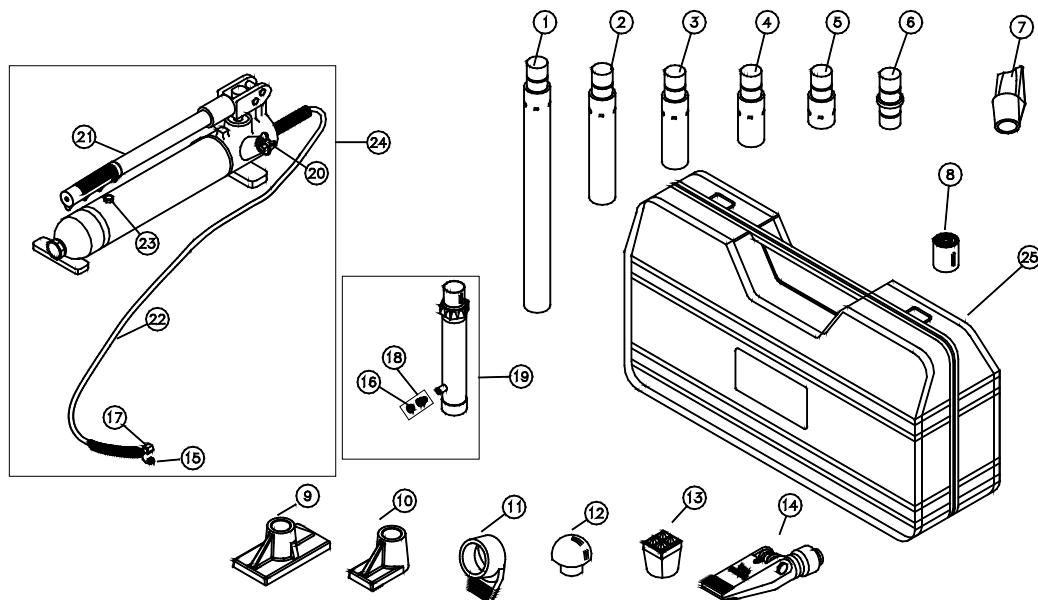

Replacement Parts for Model BK104

Ref No.	Part#	Description	Qty
1	F040-41500-000	Extension Tube (19-1/2")	1
2	F040-41100-000	Extension Tube (16-1/2")	1
3	F040-41200-000	Extension Tube (8-1/2")	1
4	F040-41300-000	Extension Tube (6-1/8")	1
5	F040-41400-000	Extension Tube (3")	1
6	F040-41600-000	Male connector	1
7	F040-40001-000	Wedge Head	1
8	F040-40003-000	Serrated Saddle	1
9	F040-44000-000	Flat Base	1
10	F040-40005-000	Plunger Toe	1
11	F040-40004-000	Ram Toe	1
12	F040-43000-000	Rubber Head	1
13	F040-40002-000	Combination Head	1
14	F040-42000-000	Hydraulic Spreader (1000 lb. capacity)	1
15	F040-20012-000	Dust Cover - Hose	1
16	F040-30007-000	Dust Cover - Ram	1
17	F040-90009-K05	Hose Coupler, Male	1
18	F040-90009-K04	Ram Coupler Assy, Female	1
19	F040-30000-000	Ram Assembly	1
20	F040-21000-000	Release Valve Knob	1
21	F040-90009-K03	Pump Handle	1
22	F040-22000-000	Hose Assembly (with coupler)	1
23	F040-90107-K02	Oil Filler Screw	1
24	F040-90038-K06	Pump Assembly	1
25	F040-00001-000	Blow Mold Case	1
-	F0400S-85	Repair Kit	-
-	BK104-L0	Label	1
-	BK104-M0	Manual	1

Figure 7 - Replacement Parts Illustration for Model BK104