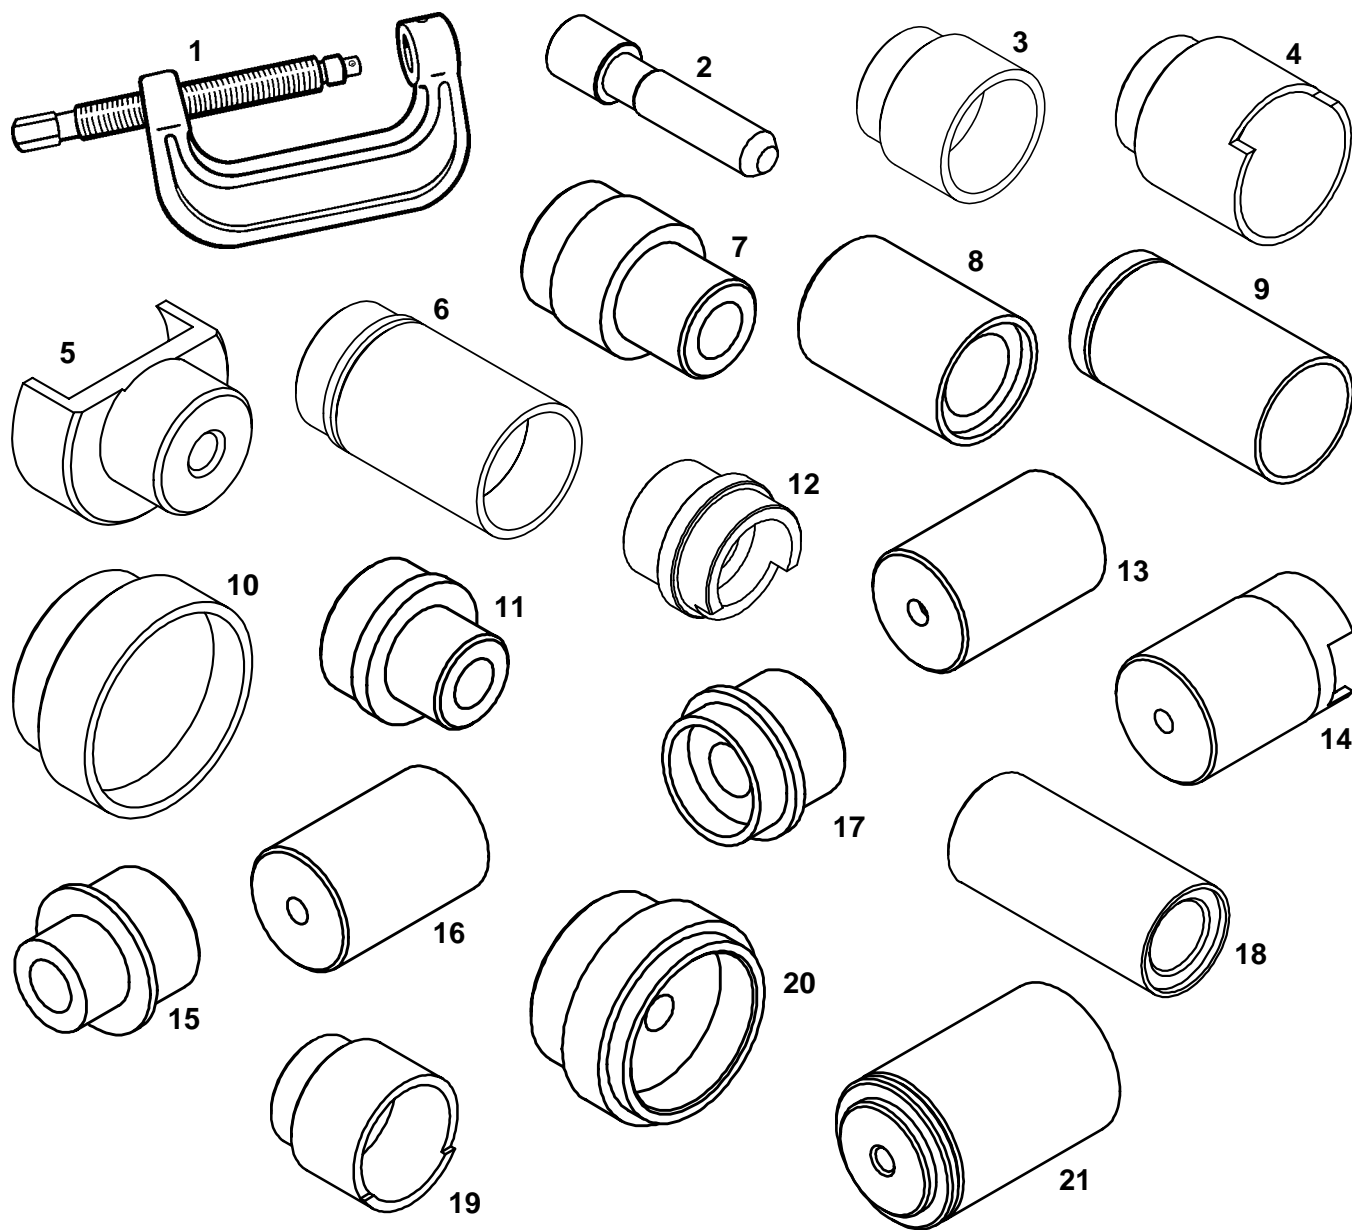

Parts List

Item No.	Part No.	No. Req'd	Description
1	521808	1	C-Frame Press
2	29501	1	Plug
3	521789	1	Installer
4	521790	1	Receiver Cup / Remover
5	521791	1	Remover / Installer
6	521792	1	Installer Cup
7	521793	1	Remover
8	521794	1	Installer
9	521795	1	Remover Cup
10	521796	1	Receiver Cup
11	521797	1	Remover
12	521798	1	Receiver

Item No.	Part No.	No. Req'd	Description
13	521799	1	Installer
14	521800	1	Remover / Installer
15	521801	1	Remover / Installer
16	521802	1	Remover / Installer
17	521803	1	Remover / Installer
18	521804	1	Receiver
19	521805	1	Receiver
20	521806	1	Installer
21	521807	1	Receiver Cup
22	522074	1	Inside Lid Decal
	521718	1	Storage Case (<i>not shown</i>)