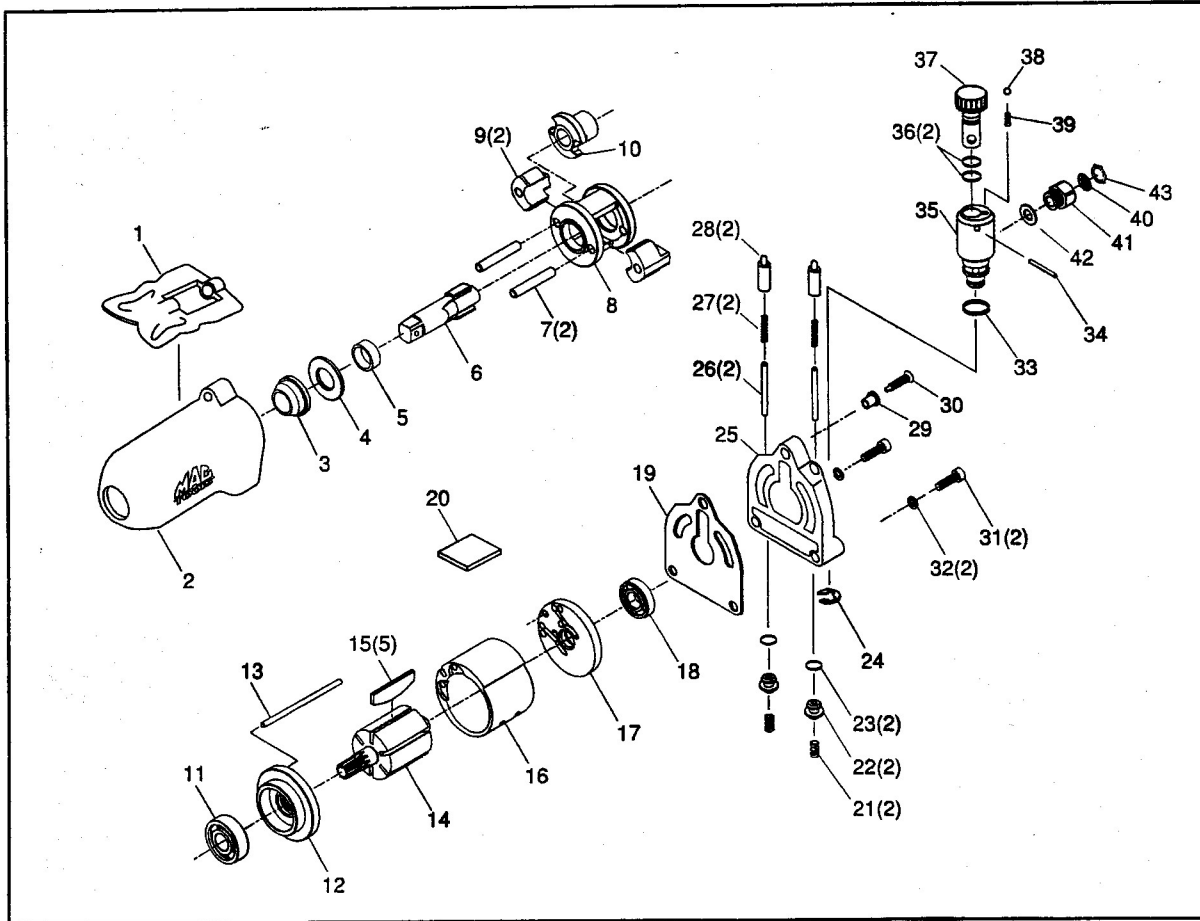

1/4" MINI BUTTERFLY AIR WRENCH

Model #AWM 114

PARTS LIST:

Fig.	Parts No.	Description
1	AWM114-01	Throttle Lever
2	AWM114-02	Motor Housing
3	AWM114-03	Housing Bushing
4	AWM114-04	Spacer
5	AWM114-05	Hammer Cage Bushing
6	AWM114-08	Anvil Shank
7	AW825H-17	Hammer Cage Pin (2)
8	AW825H-20	Hammer Cage
9	AW825H-18	Hammer (2)
10	AWM114-12	Cam
11	ADG200-20	Rotor Ball Bearing
12	AWM114-14	Front End Plate
13	AW855-05	Motor Pin
14	AWM114-16	Rotor
15	AW825H-25	Rotor Blade (5)
16	AWM114-18	Cylinder
17	AW855-06	Rear End Plate
18	AR133-11	Front & Rear Rotor Ball Bearing
19	AWM114-21	Gasket
20	AWM114-22	Silencer
21	AW136-06	Throttle Spring (2)
22	AW855-23	Throttle Valve (2)
23	AR133-09	O-Ring (2)
24	AWM114-26	Retainer Ring
25	AWM114-27	Valve Housing
26	AWM114-28	Throttle Pin (2)
27	AW138-41	Valve Spring (2)
28	AWM114-30	Throttle Plunger (2)
29	AWM114-31	Lever Bushing
30	AWM114-32	Throttle Lever Bolt
31	AS725-02	Hex. Cap Bolt (2)
32	AW145-046	Spring Washer (2)
33	AWM114-35	O-Ring
34	AD901-16	Spring Pin(2.5×10)
35	AWM114-37	Regulator Bushing
36	AWM114-38	O-Ring (2)
37	AWM114-39	Regulator
38	AD527-44	Steel Ball
39	AW855-15	Spring
40	AD527-39	Inlet Screen
41	AWM114-43	Inlet Bushing
42	AWM114-44	Washer
43	AWM114-45	Circular Internal Nut

TUNE-UP KIT AWM114-TK

Incl: Index No's 15(5), 19, 23(2), 33, 36(2)

REPAIR KIT AWM114-RK

Incl: Index No's 7(2), 9(2), 10, 15(5), 18, 23(2), 33, 36(2)