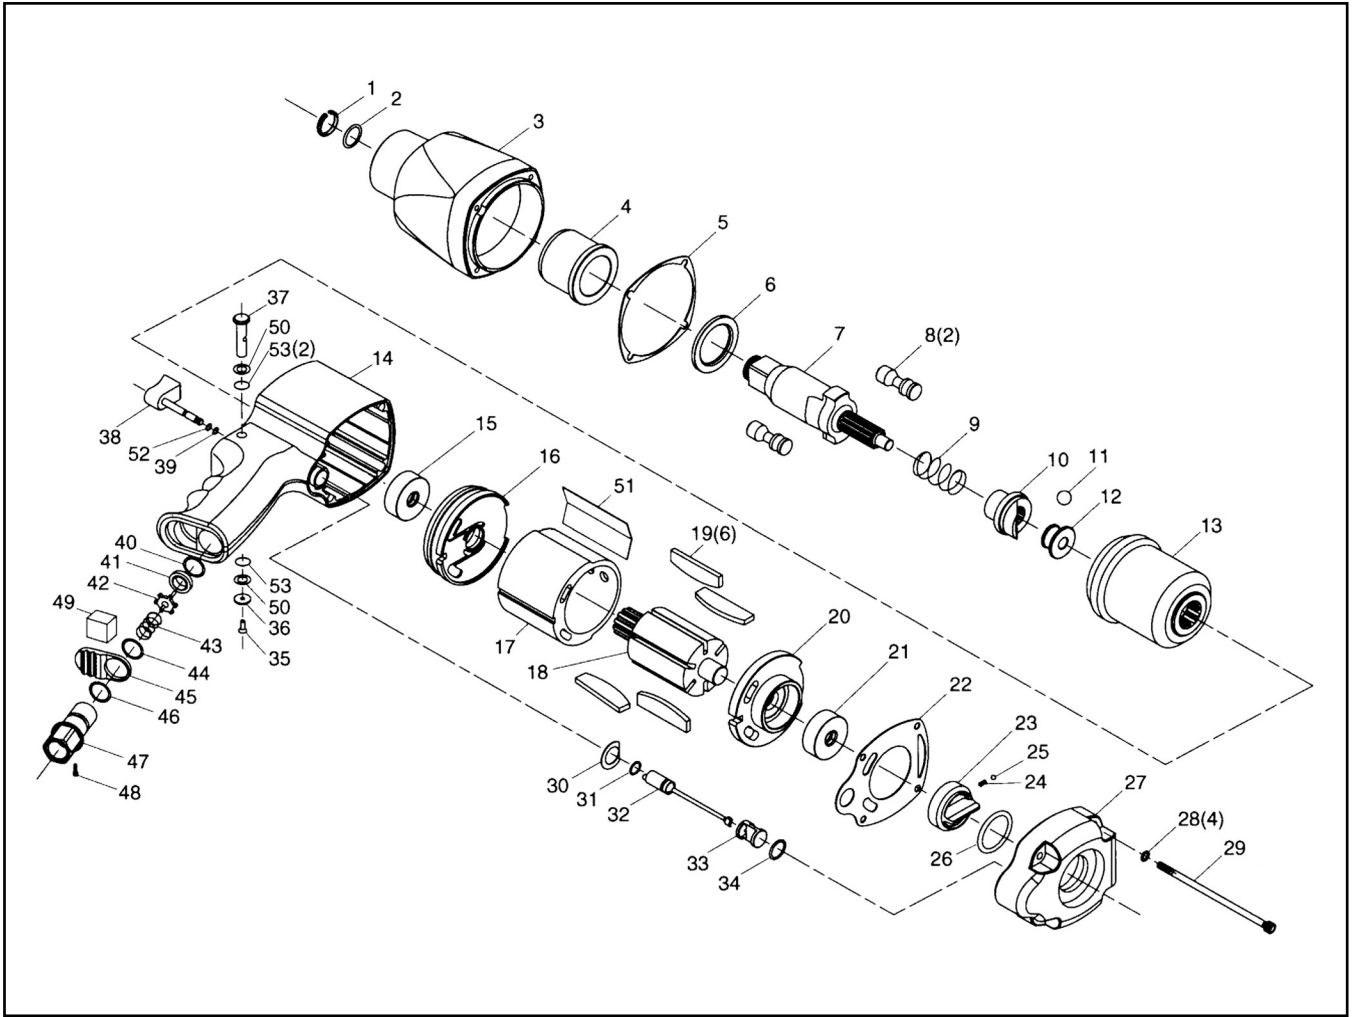

1" IMPACT WRENCH

Model AW1000

PARTS LIST:

Fig.	Parts No.	Description
1	AW1000-01	Retainer Ring
2	AW188-58	O-RING(P-18)
3	AW1000-03	Hammer Case
4	AW156TR-02	Hammer Case Bushing
5	AW340-06	Hammer Case Gasket
6	AW156TR-04	Spacer
7	AW1000-07	1" Anvil Shank
8	AW1000-08	Hammer Pin
9	AW157-23	Spring
10	AW156TR-10	Cam
11	AW157-28	Steel Ball
12	AW157-29	Cam Ball Pilot
13	AW156TR-05	Hammer Cage
14	AW340-14	Motor Housing
15	AW156TR-13	Ball Bearing
16	AW340-16	Front End Plate
17	AW340-17	Cylinder
18	AW340-18	Rotor
19	AW156TR-17	Rotor Blade
20	AW340-20	Rear End Plate
21	AW156TR-22	Ball Bearing
22	AW340-22	Housing Cap Gasket
23	AW340-23	Regulator Dial
24	AR133-38	Spring
25	AW136-65	Steel Ball
26	AG7200BG-39	O-Ring
27	AW340-27	Hosing Cap
28	AISPC140-52	Spring Washer
29	AW340-29	Screw
30	AW340-30	Spacer
31	AS9102-23	O-Ring
32	AW340-32	Reverse Shaft
33	AW340-33	Reverse Valve
34	AW148TR-38	O-Ring
35	AR250-31	Screw
36	AWPC120L-41	Washer
37	AWPC120L-36	Reverse Button
38	AWPC120L-40	Trigger
39	AW340-39	O-Ring
40	ATR35-32	O-Ring
41	AW340-41	Valve Seat
42	AW340-42	Valve
43	AW435-39	Valve Spring
44	AW340-44	O-Ring
45	AW340-45	Deflector
46	AW188-58	O-Ring
47	AW340-47	Inlet Bushing
48	AW226-09	Screw
49	AWPC120L-46	Muffler Foam
50	AWPC120L-37	Cushion Ring(2)
51	AW340-51	Plate
52	AW145-008	O-Ring
53	ADPC380-30	O-Ring(2)

TUNE-UP KIT AW1000-TK

Incl: Index No's 1, 2, 5, 19(6), 22, 31, 34, 39, 40, 44, 46, 52, 53

REPAIR KIT AW1000-RK

Incl: Index No's 1, 2, 5, 8(2), 9, 11, 19(6), 22, 31, 34, 40, 44, 46, 52, 53