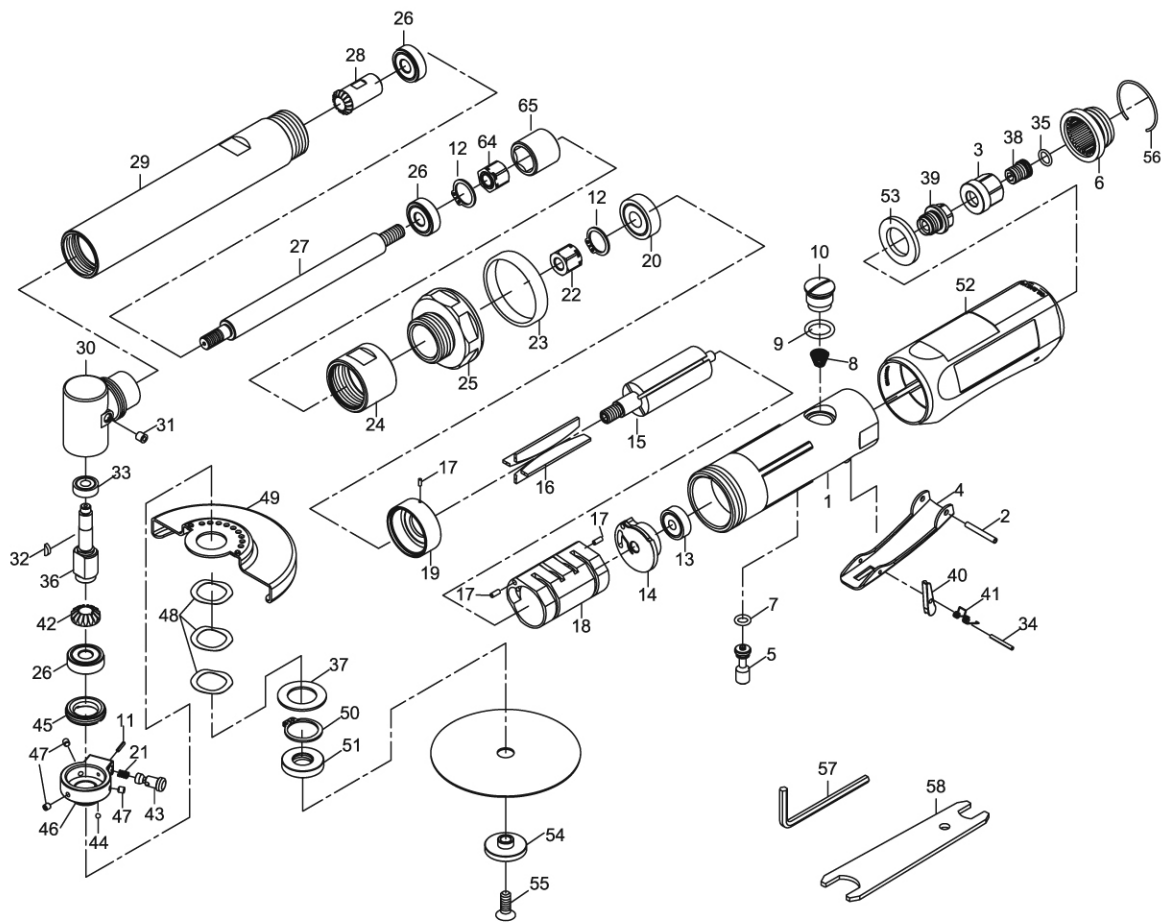

PARTS BREAKDOWN FOR 4" EXTENDED CUT-OFF TOOL - MODEL ATQP40EA

Index No.	Parts No.	Description	Index No.	Parts No.	Description
1	ATQP30S-01	Motor Housing	33	AGQP50M-13	Ball Bearing (696zz)
2	AD3800AH-02	Spring Pin (3x24)	34	AG200-38	Spring Pin (2x18)
3	ATQP30S-03	Air Inlet	35	ARQP380-46	O-Ring (7.5x1.5)
4	AGQP100-04	Throttle Lever	36	ATQP30S-36	Spindle
5	AGQP100-05	Valve Shaft	37	ATQP30S-37	Washer
6	AD3800AH-48	Exhaust Diffuser	38	AGQP100-39	Screw
7	AD54013	O-Ring (4.8x1.9)	39	ATQP30S-39	Fixed Shaft
8	AGQP100-08	Valve Spring	40	AGQP100-40	Safety Bar
9	AGQP100-09	O-Ring (11.8x2.4)	41	AGQP100-41	Spring
10	AGQP100-10	Plug	42	ATQP30S-42	Bevel Gear
11	ATQP30S-11	Spring Pin (2x10)	43	ATQP30S-43	Stop Button
12	ATQP30S-12A	Retaining Ring (2) (STW-15)	44	ATQP30S-44	Steel Ball (9/64")
13	AD54006	Ball Bearing (626zz)	45	AGQP50AM-31	Clamp Nut
14	ATQP30S-14	Rear End Plate	46	ATQP30S-46	Cover Seat
15	ATQP30S-15A	Rotor	47	ATQP30S-47	Set Screw (3) (M4x4)
16	ATQP30S-16	Rotor Blade (4)	48	ATQP30S-48	Wave Washer (3) (WW-20)
17	ATQP30S-17	Spring Pin (3) (2.5x6)	49	ATQP40E-49	Disc Cover
18	ATQP30S-18	Cylinder	50	ATQP30S-50	Retainer Ring (STW-20)
19	ATQP30S-19A	Front End Plate	51	ATQP30S-51	Flange
20	ATQP30S-20	Ball Bearing (6000zz)	52	AGQP100-52	Rubber Grip
21	ATQP30S-21	Spring	53	ATQP30S-53	Muffler
22	ATQP30S-22A	Nut	54	ATQP30S-54	Flange nut
23	ATQP30S-23	Decoration Ring	55	ATQP30S-55	Screw (M6x18L)
24	ATQP30S-24	Connector Nut	56	ATQP30S-56	Retainer Ring
25	ATQP30S-25A	Clamp Nut	57	AS20-59	Hex-Key Wrench (4mm)
26	AD3800AH-20	Ball Bearing(3) (608zz)	58	AGQP50M-27	Spanner (11mm,17mm)
27	ATQP40E-27A	Roller Shaft	63	ATQP40E-63	Disc Wheel 4"
28	ATQP30S-28	Bevel Gear	64	ATQP40E-64A	Nut
29	ATQP40E-29A	Connector Pipe	65	ATQP40E-65A	Connector
30	ATQP30S-30	Head			
31	AWQP120M-26	Oil Cap			
32	AGQP50AM-36	Key			