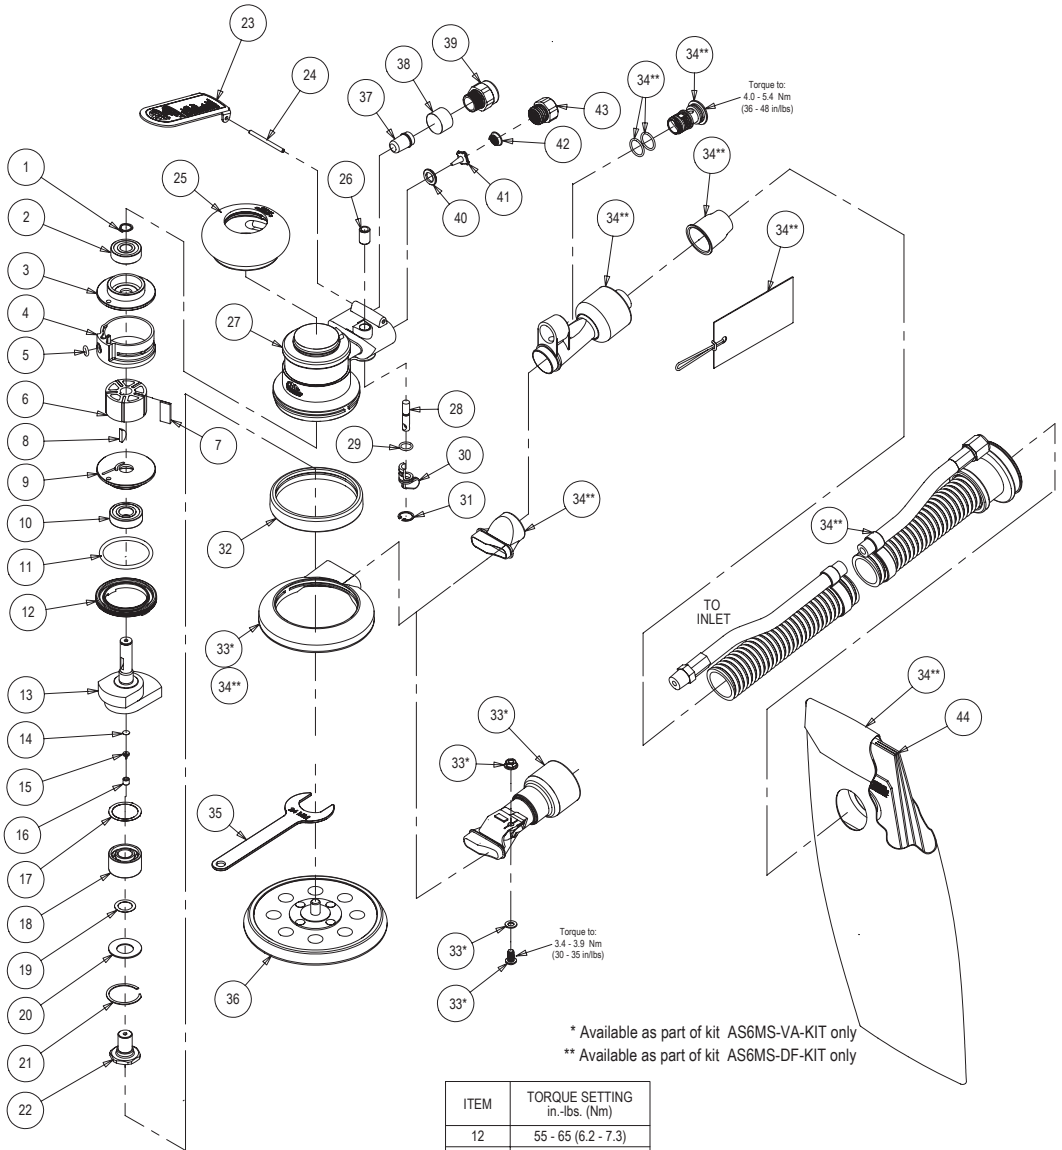

AS5MS-PSA/AS6MS-PSA/AS6FMS-PSA AIR POWERED 5" & 6" DUAL ACTION ORBITAL SANDER

* Available as part of kit AS6MS-VA-KIT only
** Available as part of kit AS6MS-DF-KIT only

ITEM	TORQUE SETTING in.-lbs. (Nm)
12	55 - 65 (6.2 - 7.3)
39	16 - 20 (1.8 - 2.3)
43	60 - 72 (6.8 - 8.1)