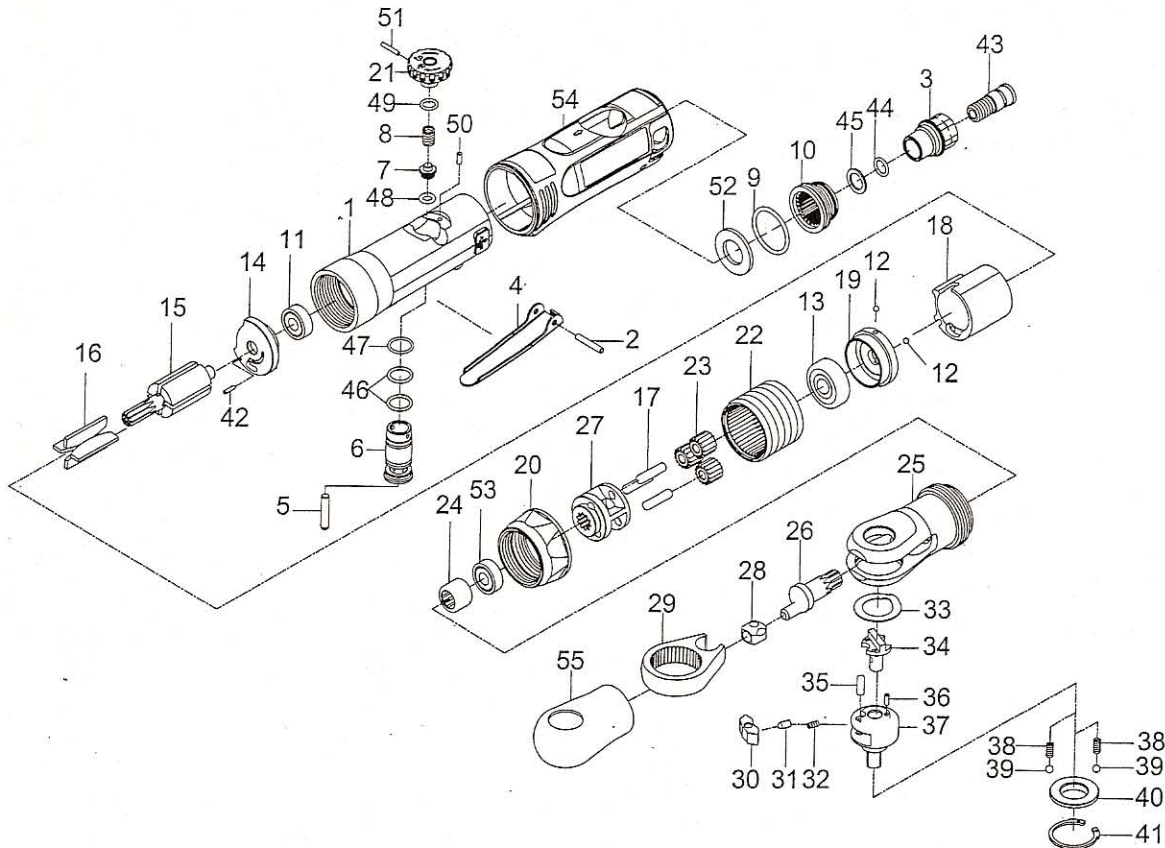

PARTS BREAKDOWN FOR 1/4" MINI RATCHET WRENCH - MODEL ARQP140M

42

Index No.	Parts No.	Description	Index No.	Parts No.	Description
1	ARQP380M-01	Housing	29	ARQP380M-29	Yoke
2	AS20-51	Spring Pin (3*18L)	30	ARQP380M-30	Ratchet Pawl
3	ARQP380-03	Connection	31	ARQP380M-31	Spring Cap
4	ARQP380M-04	Throttle lever	32	ARQP380M-32	Spring
5	ARQP380M-05	Valve Pin	33	ARQP380M-33	Washer
6	ARQP380M-06	Valve	34	ARQP380M-34	Reverse Button
7	ARQP380M-07	Throttle Valve	35	ARQP380M-35	Pin (3.3*8.8)
8	ARQP140M-08	Spring	36	AG200-17	Spring Pin (2*5L)
9	ARQP380M-09	O-Ring (22.8*2)	37	ARQP140M-37	Ratchet Anvil 1/4"
10	ARQP380M-10	Deflector	38	ARQP380M-38	Spring (2)
11	AGQP50M-13	Ball Bearing (696ZZ)	39	ARQP380M-39	Steel Ball(2) (1/8")
12	AGQP50M-30	Steel Ball(2) (3/32")	40	ARQP380M-40	Thrust Washer
13	ARQP380M-13	Ball Bearing (627ZZ)	41	ARQP380M-41	Retainer Ring (IRTW-22)
14	AGQP50M-14	Rear End Plate	42	AD1400-17	Spring Pin (1.5*6L)
15	ARQP380M-15	Rotor	43	ARQP380-45	Fixed Shaft
16	ARQP380M-16	Vane(4)	44	ARQP380-46	O-Ring (7.5*1.5)
17	ARQP380M-17	Idler Gear Pin (3) (4*15.8L)	45	AGQP50M-38	Washer
18	ARQP380M-18	Cylinder	46	ARQP380-11	O-Ring (2) (10.7*1.5)
19	ARQP380M-19	Front End Plate	47	ARQP380-09	O-Ring (11.4*1.3)
20	ARQP380M-20	Nut	48	AS20-7	O-Ring (3.8*1.9)
21	ARQP380M-21	Knob	49	ARQP380M-49	O-Ring (6.5*1.5)
22	ARQP380M-22	Thread Ring Gear	50	ARQP380-51	Spring Pin (2.5*6L)
23	ARQP380M-23	Idler Gear (3)	51	ARQP380-52	Spring Pin (2*12L)
24	ARQP380M-24	Needle Bearing (HK0910)	52	AGQP50M-39	Damping Material
25	ARQP380M-25	Ratchet Housing	53	ARQP380M-53	Ball Bearing (689ZZ)
26	ARQP380M-26	Crank Shaft	54	ARQP380M-54	Rubber Grip
27	ARQP380M-27	Idler Gear Plate	55	ARQP380M-55	Rubber Hat
28	ARQP380M-28	Drive Bushing			