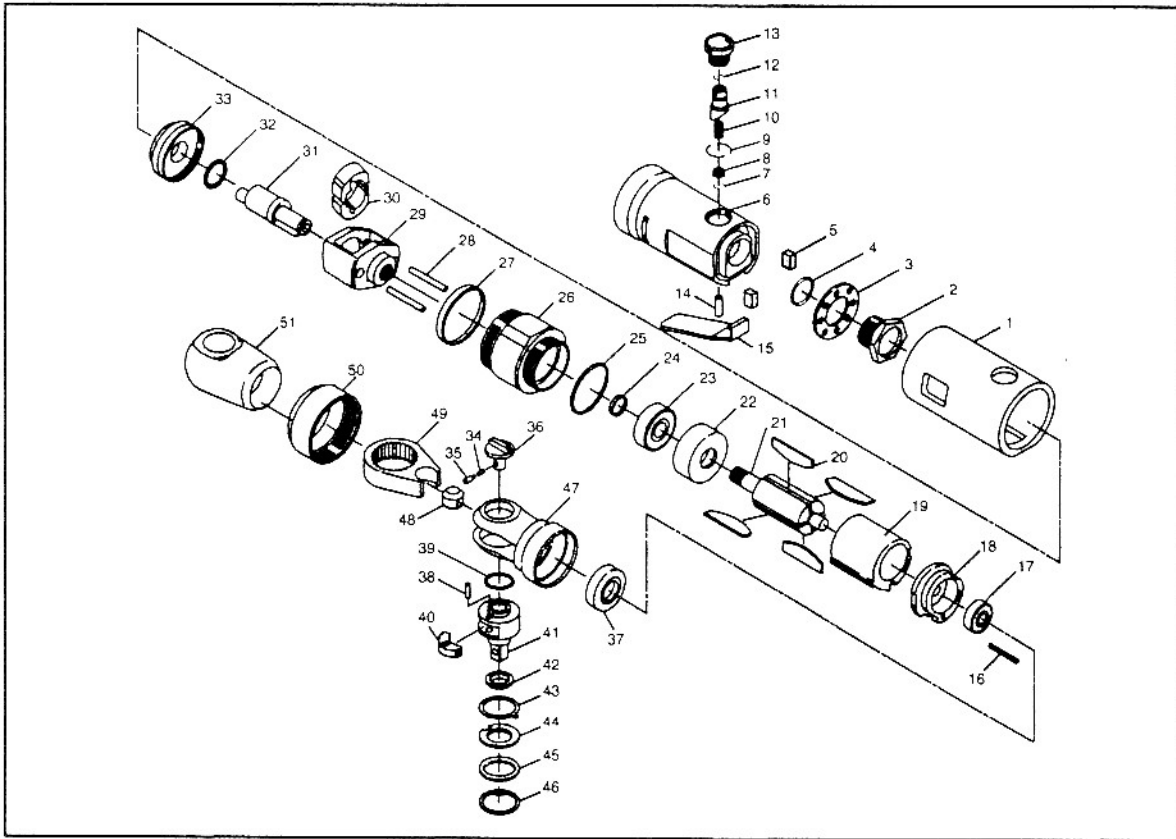

HIGH SPEED 3/8" MINI IMPACT RATCHET

Model #AR38RP

PARTS LIST:

Fig.	Parts No.	Description
1	AR38RP-01	Housing Cover
2	ARP114-02	Inlet Bushing
3	ARP114-03	Deflector
4	AW335-28	O-Ring
5	AR14RP-05	Sponge(2)
6	ARP114-06	Housing
7	AR133-09	O-Ring
8	AR133-08	Throttle Valve
9	AR760-03	O-Ring
10	AR133-07	Throttle Valve Spring
11	AR14RP-11	Regulator
12	AG7200BG-17	Regulator O-Ring
13	AR14RP-13	Valve Nut
14	AR760-07	Throttle Plunger
15	ARP114-04	Throttle Lever
16	AR2760C-13	Dowel Pin
17	AR760-12	Rear End Plate Bearing
18	AR2760C-11	Rear End Plate
19	AR760-17	Cylinder
20	AR760-15	Rotor Blade(4)
21	AR14RP-21	Rotor
22	AR760-18	Front End Plate
23	ADG200-20	Front End Plate Bearing
24	AR14RP-24	Rotor Spacer
25	AR760-20	Lock Washer
26	AR14RP-26	Clutch Housing
27	AR14RP-27	Plastic Ring
28	AW850-63	Hammer Pin(2)
29	AW850-61	Hammer Frame
30	AW850-62	Hammer
31	AR14RP-31	Spindle
32	AR14RP-32	Spindle Spacer
33	AR14RP-33	Spacer
34	AR760-33	Ratchet Spring
35	AR760-34	Lock Pin
36	AR2775-07	Reverse Button
37	AR14RP-37	Spindle Bush
38	AR760-36	Ratchet Pawl Pin
39	AR2865-44	Wear Washer
40	AR760-37	Ratchet Pawl
41	AR2775-08	3/8" Ratchet Anvil
42	AR2865-46	Washer Sleeve
43	AR2865-45	Washer A
44	AR2865-47	Washer B
45	AR2865-48	Spring Washer
46	AR760-42	Anvil Retaining Ring
47	ARP114-27	Ratchet Housing
48	AR14RP-48	Drive Bushing
49	AR760-30	Ratchet Yoke
50	AR14RP-50	Lock Ring
51	AR250RH-48	Head Cover

TUNE-UP KIT AR38RP-TK

Incl: Index No's 4, 7, 9, 12, 20(4), 34, 35, 39, 40, 42, 43, 44, 45, 46

REPAIR KIT AR38RP-RK

Incl: Index No's 4, 7, 9, 10, 12, 20(4), 34, 35, 36, 38, 40, 42, 43, 44, 45, 46

ANML KIT AR2775-AK