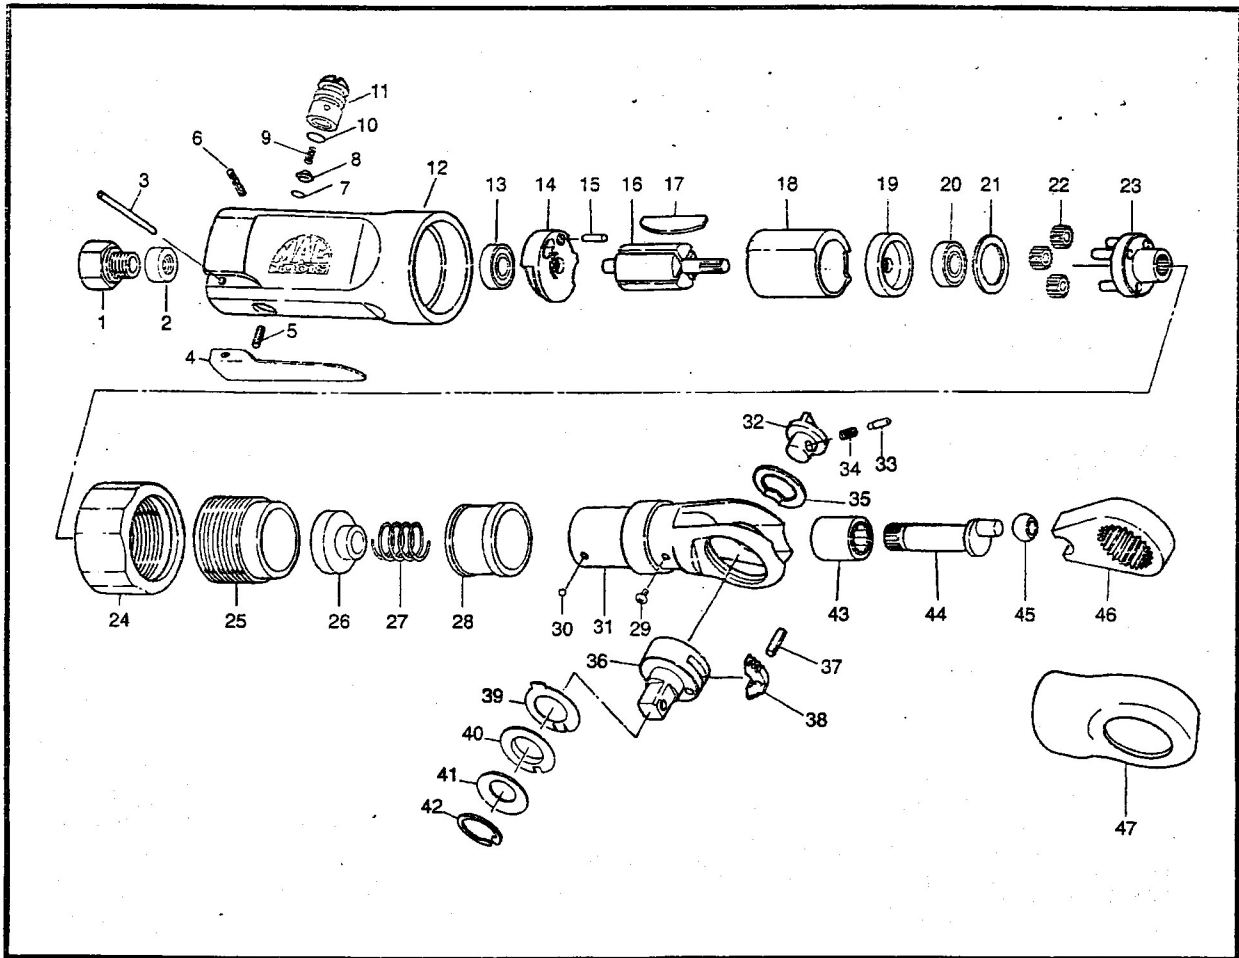

# 3/8" ROTATING HEAD AIR RATCHET WRENCH

## Model #AR 380RH

### PARTS LIST:

Fig.	Parts No.	Description
1	AR2765-42	Air Inlet
2	AR250RH-02	Felt Ring Muffler
3	AR133-02	Lever Pin
4	AR250RH-04	Throttle Lever
5	AR760-07	Throttle Plunger
6	AR760-09	Spring Pin (2.5x18)
7	AR760-06	O-Ring (P-4)
8	AR133-08	Throttle Valve
9	AR133-07	Throttle Valve Spring
10	AR760-03	Regulator O-Ring
11	AR760-02	Air Regulator
12	AR250RH-12	Motor Housing
13	AR760-12	Ball Bearing (696ZZ)
14	AR2760C-11	Rear End Plate
15	AR2760C-13	Dowel Pin
16	AR760-16	Rotor
17	AR760-15	Rotor Blade (4)
18	AR760-17	Cylinder
19	AR760-18	Front End Plate
20	AR133-18	Front Rotor Ball Bearing
21	AR760-20	Internal Gear Spacer
22	AR760-21	Planet Gear (3)
23	AR760-23	Planet Cage with Pin
24	AR2865-29	Clamp Nut
25	AR2765-22	Internal Gear
26	AR250RH-26	Ratchet Housing Receiver
27	AR250RH-27	Spring
28	AR250RH-28	Slide Ring
29	AR250RH-29	Screw
30	AW148TR-27	Steel Ball (2)
31	AR250RH-31	Ratchet Housing
32	AR2775-07	Reverse Button
33	AR760-34	Lock Pin
34	AR760-33	Ratchet Spring
35	AR2865-44	Wear Washer
36	AR2775-08	3/8" Ratchet Anvil
37	AR760-36	Ratchet Pawl Pin
38	AR760-37	Ratchet Pawl
39	AR2865-45	Washer A
40	AR2865-47	Washer B
41	AR2865-48	Spring Washer
42	AR760-42	Anvil Retaining Ring
43	AR760-26	Needle Bearing
44	AR760-28	Crankshaft
45	AR760-29	Drive Bushing
46	AR760-30	Ratchet Yoke
47	AR250RH-48	Head Cover

#### TUNE-UP KIT AR2775-TK

Incl: Index No's 7, 10, 17(4), 33, 34, 35, 38, 39, 40, 41, 42, 45