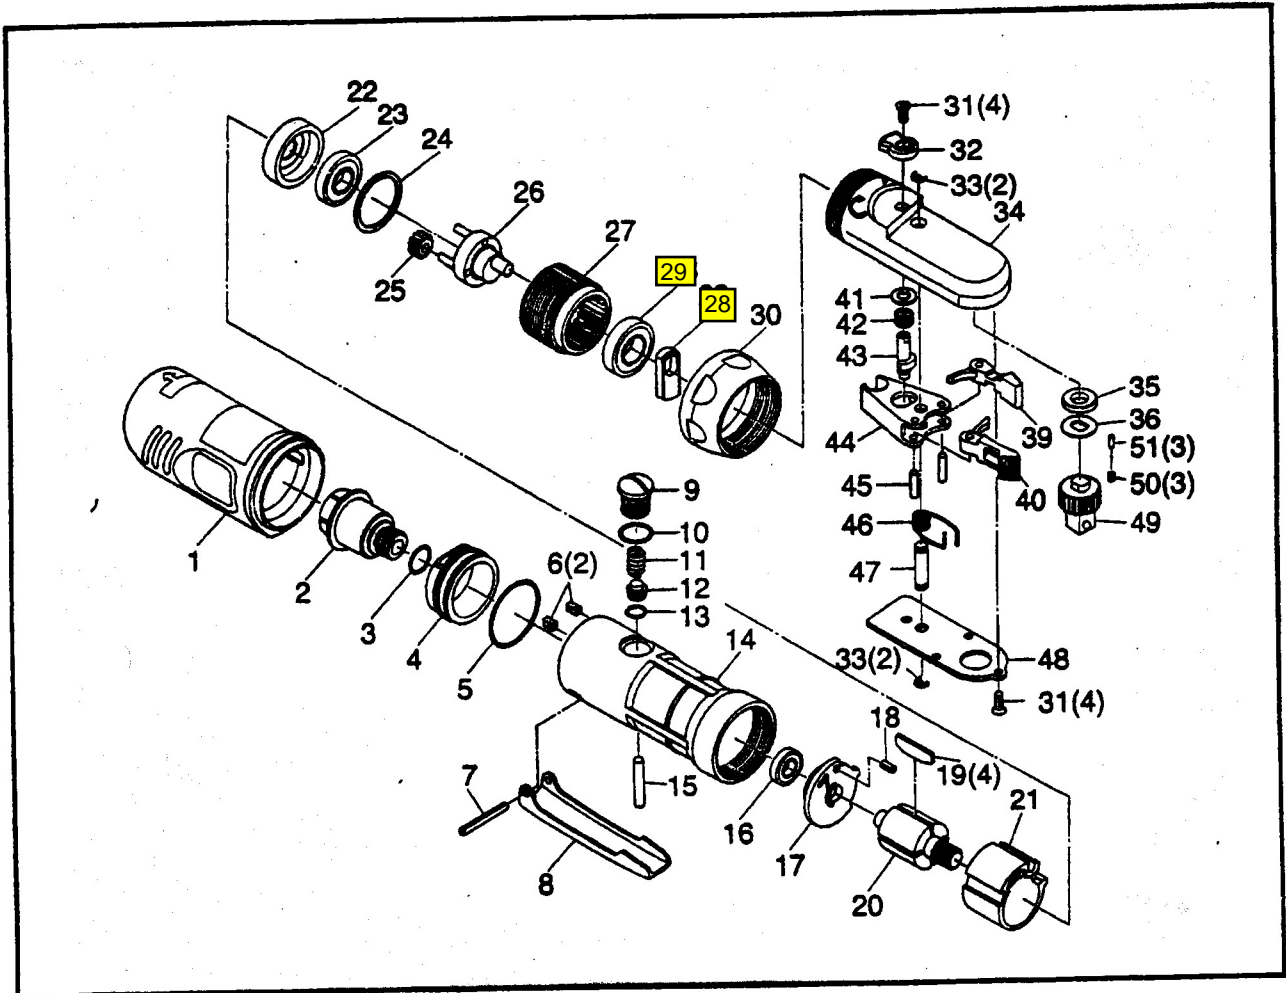

1/4" SQ. DRIVE RATCHET WRENCH

Model #AR 251

PARTS LIST:

Fig.	Parts No.	Description
1	AR251-01	Body Cover
2	AR250-02	Swivel Inlet Ass'y
3	AD527-30	O-Ring
4	AR250-04	Exhaust Deflector
5	AR250-05	O-Ring
6	AS100-02	Sponge(2)
7	AR133-10	Throttle Lever Pin
8	AR250-08	Throttle Lever
9	AR133-05	Valve Screw
10	AR133-06	O-Ring
11	AR133-07	Valve Spring
12	AR133-08	Throttle Valve
13	AR133-09	O-Ring
14	AR250-14	Motor Housing
15	AR133-10	Throttle Plunger
16	AR760-12	Rear End Plate Bearing
17	AR2760C-11	Rear End Plate
18	AR2760C-13	Dowel Pin
19	AR250-19	Rotor Blade(4)
20	AR250-20	Rotor
21	AR250-21	Cylinder
22	AR760-18	Front End Plate
23	AR133-18	Front End Plate Bearing
24	AR760-20	Internal Gear Spacer
25	AR760-21	Planet Gear(3)
26	AR250-26	Planet Cage with Pin
27	AR2765-22	Internal Gear
28	AR251-28	Drive Bushing
29	AW375-32	Crank Shaft Bearing
30	AR250-30	Clamp Nut
31	AR250-31	Reverse Lever Screw(4)
32	AR250-32	Reverse Lever
33	AR250-33	E-Ring(2)
34	AR251-34	Ratchet Housing
35	AR250-35	Spindle Bushing
36	AR250-36	Fixed Washer
39	AR250-39	Ratchet A
40	AR250-40	Ratchet B
41	AR250-41	Washer
42	AR250-42	Spring
43	AR251-43	Reverse Cam
44	AR250-44	Ratchet Yoke
45	AR250-45	Needle Roller(2)
46	AR250-46	Coiled Spring
47	AR250-47	Pivot Pawl
48	AR251-48	Ratchet Housing Cover
49	AR251-49	Ratchet Anvil 1/4"
50	AR251-50	Spring(3)
51	AR251-51	Pin(3)