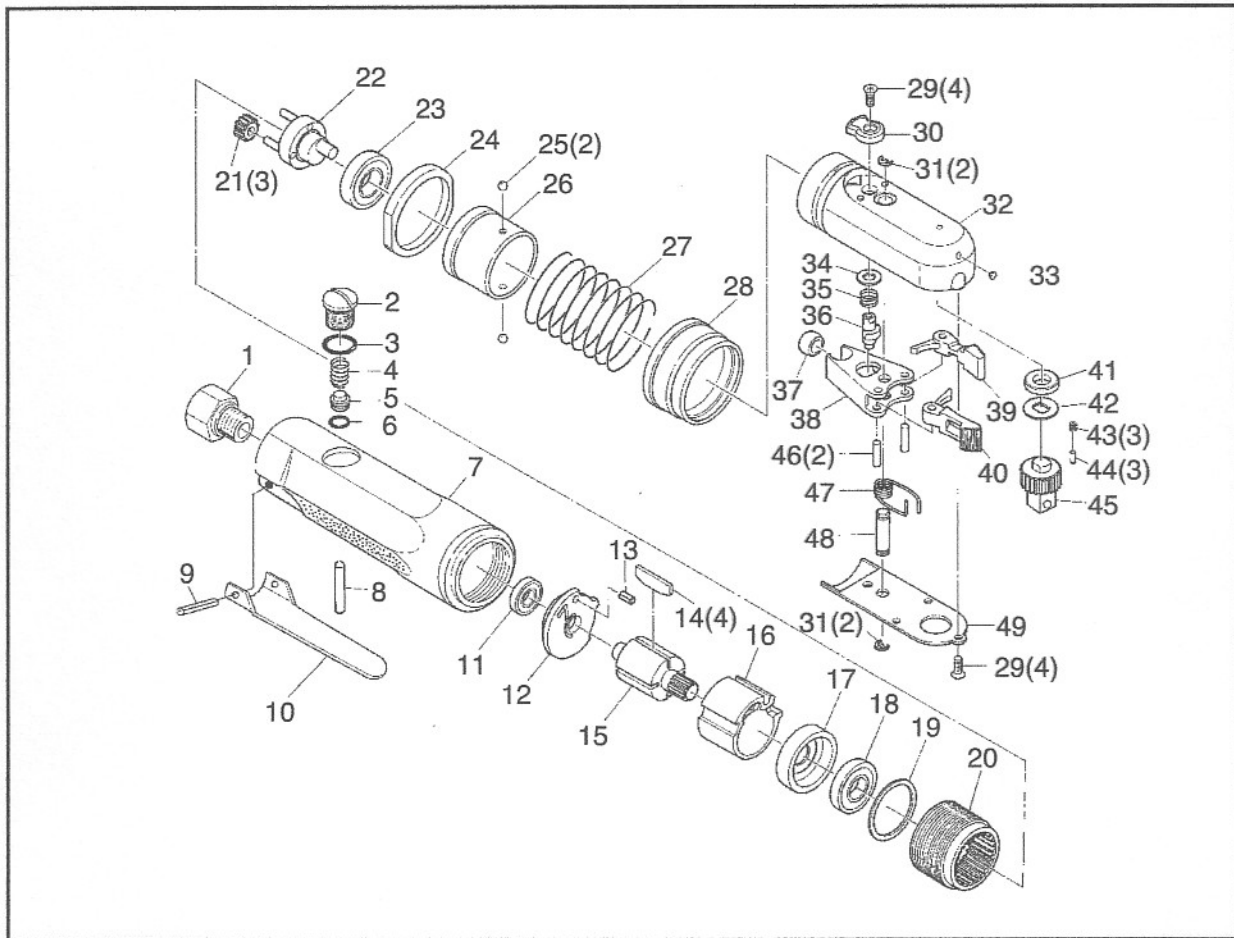

# 1/4" SQ.DR. SEALED RATCHET with ROTATING HEAD

## Model #AR 249RH

### PARTS LIST:

Fig.	Parts No.	Description
1	AR2765-42	Inlet Bushing
2	AR133-05	Valve Screw
3	AR133-06	O-Ring
4	AR133-07	Valve Spring
5	AR133-08	Throttle Valve
6	AR133-09	O-Ring
7	AR249RH-07	Motor Housing
8	AR760-07	Throttle Plunger
9	ADG200-10	Throttle Lever Pin
10	AR760-11	Throttle Lever
11	AR760-12	Rear End Plate Bearing
12	AR2760C-11	Rear End Plate
13	AR2760C-13	Dowel Pin
14	AR760-15	Rotor Blade(4)
15	AR760-16	Rotor
16	AR760-17	Cylinder
17	AR760-18	Front End Plate
18	AR133-18	Front End Plate Bearing
19	AR760-20	Internal Gear Spacer
20	AR2765-22	Internal Gear
21	AR760-21	Planet Gear(3)
22	AR250-26	Planet Cage with Pin
23	AW375-32	Crank Shaft Bearing
24	AR249RH-24	Lock Ring
25	AW148TR-27	Steel Ball(2)
26	AR249RH-26	Ratchet Housing Receiver
27	AR249RH-27	Spring
28	AR249RH-28	Slide Ring
29	AR250-31	Reverse Lever Screw(4)
30	AR250-32	Reverse Lever
31	AR250-33	E-Ring(2)
32	AR249RH-32	Ratchet Housing
33	AW376-50	Grease Fitting
34	AR250-41	Washer
35	AR250-42	Spring
36	AR250-43	Reverse Cam
37	AR760-29	Drive Bushing
38	AR250-44	Ratchet Yoke
39	AR250-39	Ratchet A
40	AR250-40	Ratchet B
41	AR250-35	Spindle Bushing
42	AR250-36	Fixed Washer
43	AR251-50	Spring(3)
44	AR251-51	Pin(3)
45	AR251-49	Ratchet Anvil 1/4"
46	AR250-45	Needle Roller(2)
47	AR250-46	Coiled Spring
48	AR250-47	Pivot Pawl
49	AR250-48	Ratchet Housing Cover