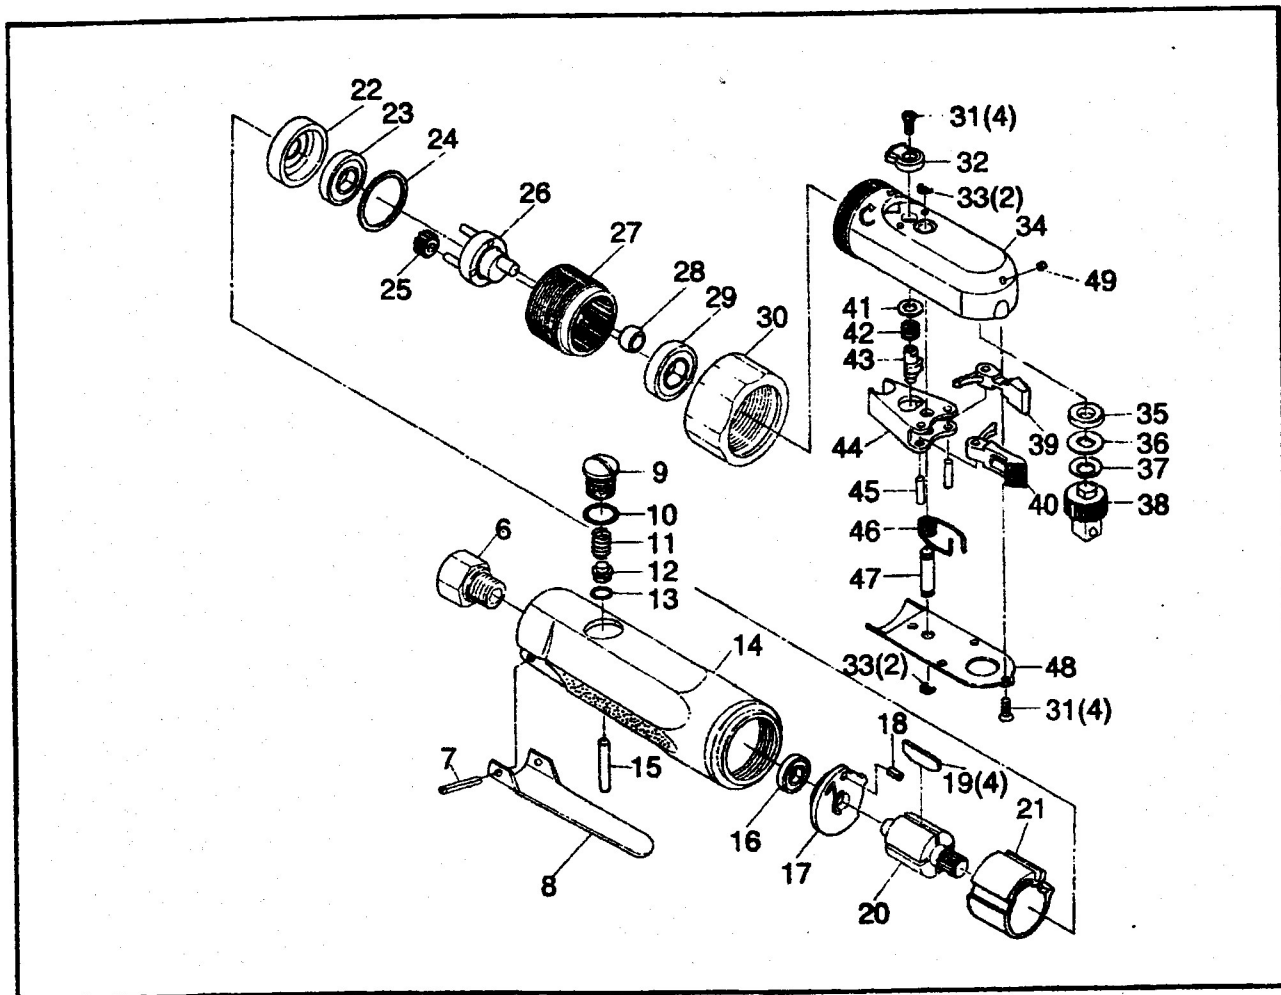

# 1/4" SQ.DR. RATCHET WRENCH

## Model #AR 249

### PARTS LIST:

Fig.	Parts No.	Description
6	AR2765-42	Inlet Bushing
7	ADG200-10	Throttle Lever Pin
8	AR780-11	Throttle Lever
9	AR133-05	Valve Screw
10	AR133-06	O-Ring
11	AR133-07	Valve Spring
12	AR133-08	Throttle Valve
13	AR133-09	O-Ring
14	AR249-14	Motor Housing
15	AR780-07	Throttle Plunger
16	AR780-12	Rear End Plate Bearing
17	AR2760C-11	Rear End Plate
18	AR2760C-13	Dowel Pin
19	AR780-15	Rotor Blade(4)
20	AR780-16	Rotor
21	AR780-17	Cylinder
22	AR780-18	Front End Plate
23	AR133-18	Front End Plate Bearing
24	AR780-20	Internal Gear Spacer
25	AR780-21	Planet Gear(3)
26	AR250-26	Planet Cage with Pin
27	AR2765-22	Internal Gear
28	AR780-29	Drive Bushing
29	AW375-32	Crank Shaft Bearing
30	AR249-30	Clamp Nut
31	AR250-31	Reverse Lever Screw(4)
32	AR250-32	Reverse Lever
33	AR250-33	E-Ring(2)
34	AR250-34	Ratchet Housing
35	AR250-35	Spindle Bushing
36	AR250-36	Fixed Washer
37	AR250-37	Spring Washer
38	AR250-38	Ratchet Anvil(1/4")
39	AR250-39	Ratchet A
40	AR250-40	Ratchet B
41	AR250-41	Washer
42	AR250-42	Spring
43	AR250-43	Reverse Cam
44	AR250-44	Ratchet Yoke
45	AR250-45	Needle Roller(2)
46	AR250-46	Coiled Spring
47	AR250-47	Pivot Pawl
48	AR250-48	Ratchet Housing Cover
49	AW376-50	Grease Fitting