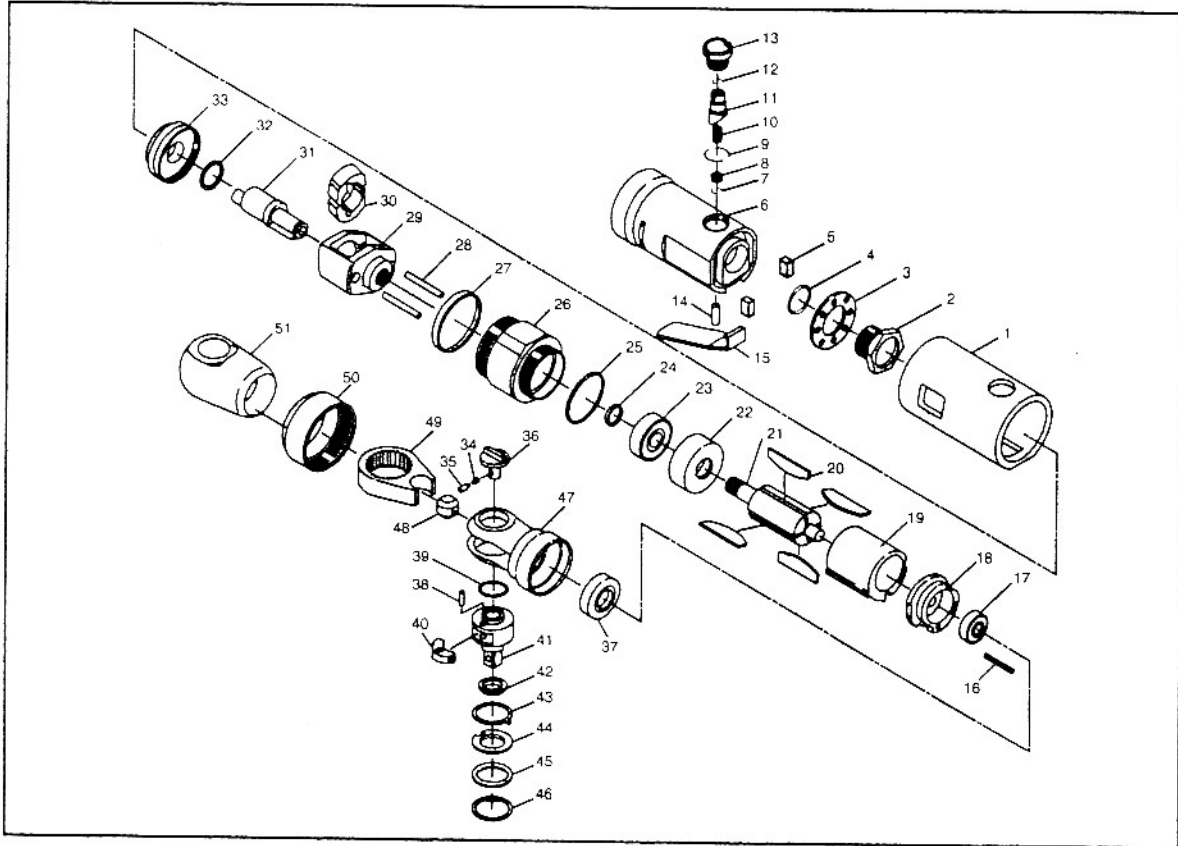

HIGH SPEED 1/4" MINI IMPACT RATCHET

Model #AR14RP

PARTS LIST:

Fig.	Parts No.	Description
1	AR14RP-01	Housing Cover
2	ARP114-02	Inlet Bushing
3	ARP114-03	Deflector
4	AW335-28	O-Ring
5	AR14RP-05	Sponge(2)
6	ARP114-06	Housing
7	AR133-09	O-Ring
8	AR133-08	Throttle Valve
9	AR760-03	O-Ring
10	AR133-07	Throttle Valve Spring
11	AR14RP-11	Regulator
12	AG7200BG-17	Regulator O-Ring
13	AR14RP-13	Valve Nut
14	AR760-07	Throttle Plunger
15	ARP114-04	Throttle Lever
16	AR2760C-13	Dowel Pin
17	ADG200-20	Rear End Plate Bearing
18	AR2760C-11	Rear End Plate
19	AR760-17	Cylinder
20	AR760-15	Rotor Blade(4)
21	AR14RP-21	Rotor
22	AR760-18	Front End Plate
23	ADG200-20	Front End Plate Bearing
24	AR14RP-24	Rotor Spacer
25	AR760-20	Lock Washer
26	AR14RP-26	Clutch Housing
27	AR14RP-27	Plastic Ring
28	AW850-63	Hammer Pin(2)
29	AW850-61	Hammer Frame
30	AW850-62	Hammer
31	AR14RP-31	Spindle
32	AR14RP-32	Spindle Spacer
33	AR14RP-33	Spacer
34	AR760-33	Ratchet Spring
35	AR760-34	Lock Pin
36	AR760-32	Reverse Button
37	AR14RP-37	Spindle Bush
38	AR760-36	Ratchet Pawl Pin
39	AR2865-44	Wear Washer
40	AR760-37	Ratchet Pawl
41	AR760-43	1/4" Ratchet Anvil
42	AR2865-46	Washer Sleeve
43	AR2865-45	Washer A
44	AR2865-47	Washer B
45	AR2865-48	Spring Washer
46	AR760-42	Anvil Retaining Ring
47	ARP114-27	Ratchet Housing
48	AR14RP-48	Drive Bushing
49	AR760-30	Ratchet Yoke
50	AR14RP-50	Lock Ring
51	AR250RH-48	Head Cover

TUNE-UP KIT AR14RP-TK

Incl: Index No's 4, 7, 9, 12, 20(4), 34, 35, 39, 40, 42, 43, 44, 45, 46

REPAIR KIT AR14RP-RK

Incl: Index No's 4, 7, 9, 10, 12, 20(4), 34, 35, 36, 38, 40, 42, 43, 44, 45, 46

ANML KIT AR760-AK