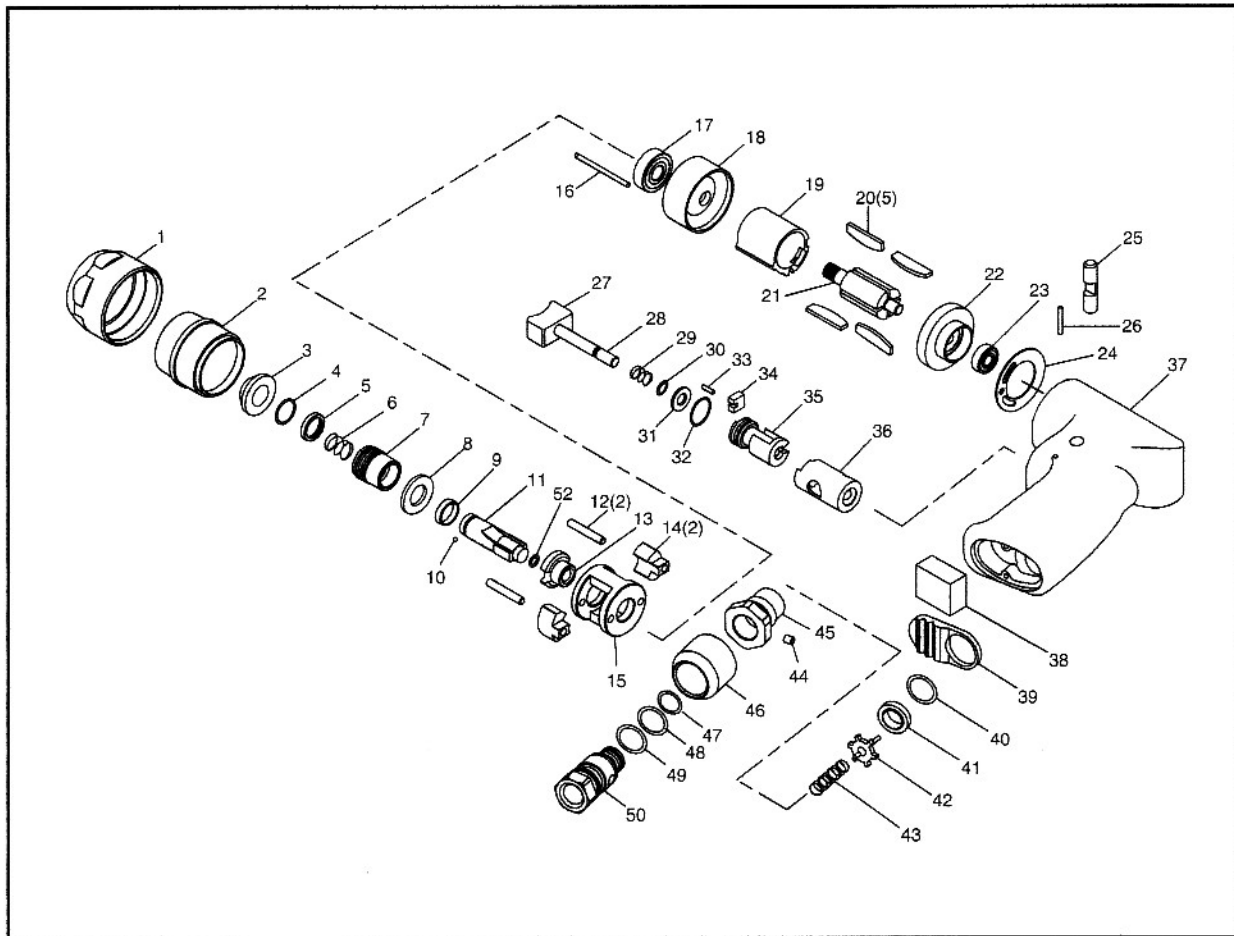

1/4" IMPACT SCREWDRIVER

Model #AISPC 140

PARTS LIST:

Fig.	Parts No.	Description	Fig.	Parts No.	Description
1	AWPC140-01	Lock Ring	28	ADPC380-28	Valve Shaft
2	AWPC140-02	Clutch Ring	29	AD527-26	Valve Spring
3	AWM114-03	Housing Bushing	30	ADPC380-30	O-Ring
4	AISPC140-04	Retaining Ring	31	ADPC380-31	Washer
5	AISPC140-05	Washer	32	AG7200BG-24	O-Ring
6	AISPC140-06	Quick Change Spring	33	ADPC380-33	Needle Roller
7	AISPC140-07	Change Sleeve	34	ADPC380-34	Slide Plate
8	AWM114-04	Spacer	35	ADPC380-35	Reverse Valve
9	AWM114-05	Hammer Cage Busing	36	ADPC380-36	Reverse Bush
10	AW136-18	Steel Ball	37	ADPC380-37	Motor Housing
11	AISPC140-11	Spindle	38	AS100-02	Sponge
12	AWM114-12	Cam	39	AW375-21	Deflector
13	AW825H-18	Dog(2)	40	AD527-32	O-Ring
14	AW825H-20	Hammer Cage	41	ADPC380-41	Valve Seat
15	AG7200BG-12	Dowel Pin	42	AW1140-42	Valve
16	ADG200-20	Ball Bearing	43	AS517-33	Valve Spring
17	AWPC140-18	Front End Plate	44	AD500AH-35	Screw
18	AWM114-18	Cylinder	45	AWPC140-45	Regulator Bush
19	AW825H-25	Rotor Blade(5)	46	AWPC140-46	Regulator
20	AWM114-16	Rotor	49	AD901-18	O-Ring
21	AWPC140-22	Rear End Plate	50	AWPC140-50	Air Inlet
22	AR133-11	Ball Bearing	52	AISPC140-52	Spring Washer
23	ADPC380-24	Motor Gasket			
24	ADPC380-25	Reverse Button			
25	AD527-33	Spring Pin			
27	AWPC140-27	Trigger			