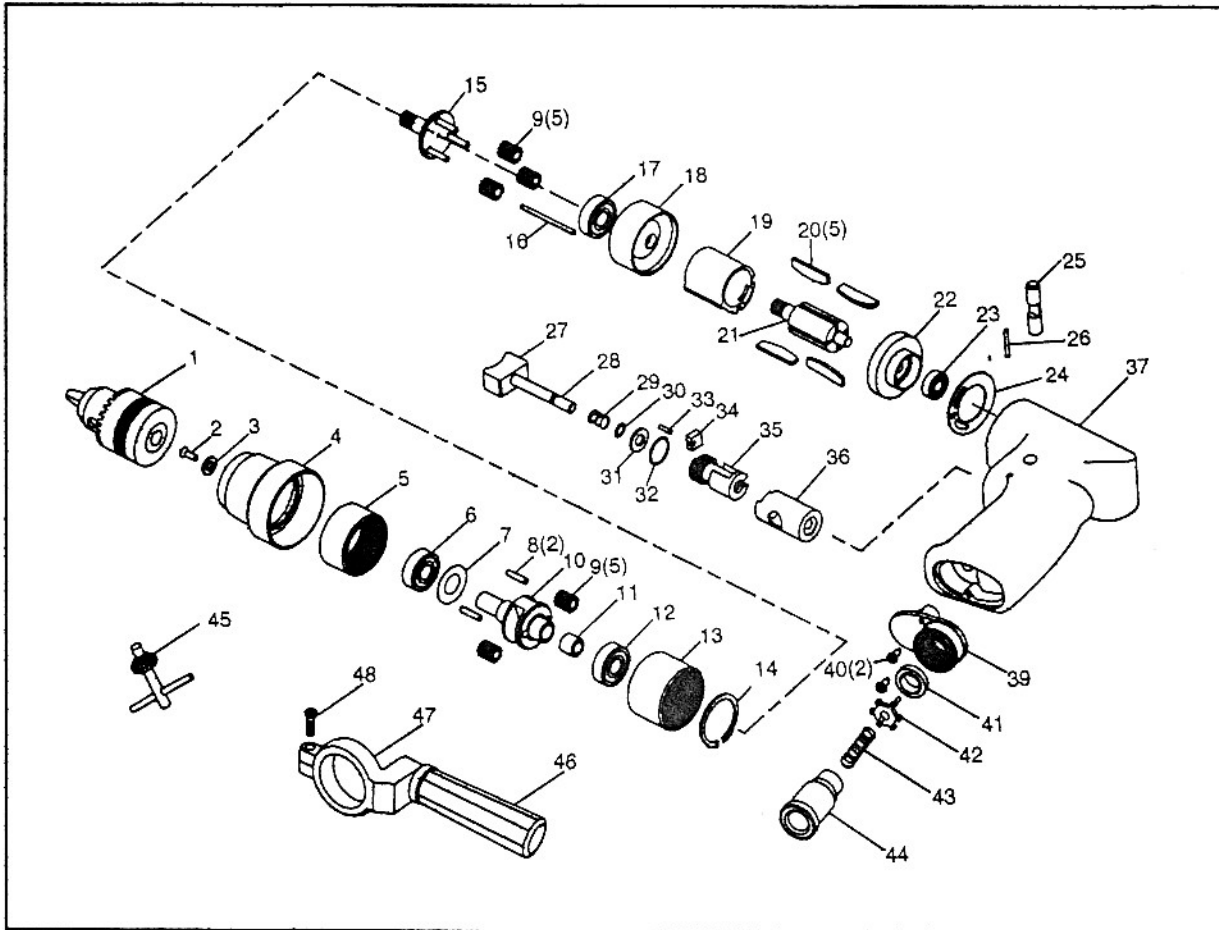

# 1/2" REVERSIBLE AIR DRILL

## Model #ADPC 120

### PARTS LIST:

Fig.	Parts No.	Description
1	AD527-01	Drill Chuck
2	ADPC380-02	Screw
3	AD527-05	Chuck Spacer
4	ADPC120-04	Clamp Nut
5	ADPC120-05	Internal Gear
6	AW435-20	Ball Bearing
7	ADPC380-07	Washer
8	AR133-25	Planet Gear Pin (2)
9	AR133-24	Planet Gear (5)
10	ADPC120-10	Planet Carrier
11	AR760-26	Needle Bearing
12	ADPC120-12	Ball Bearing
13	ADPC120-13	Internal Gear
14	AS400C-37	Retaining Ring
15	ADPC120-15	Planet Carrier
16	AD527-22	Motor Pin
17	ADG200-20	Ball Bearing
18	ADPC380-18	Front End Plate
19	AD527-21	Cylinder
20	AR747-15	Rotor Blade (5)
21	ADPC120-21	Rotor
22	ADPC380-22	Rear End Plate
23	AR133-11	Ball Bearing
24	ADPC380-24	Motor Gasket
25	ADPC380-25	Reverse Button
26	AD527-33	Roll Pin
27	ADPC380-27	Trigger
28	ADPC380-28	Valve Shaft
29	AD527-26	Spring
30	ADPC380-30	O-Ring
31	ADPC380-31	Washer
32	AG7200BG-24	O-Ring
33	ADPC380-33	Needle Roller
34	ADPC380-34	Slide Plate
35	ADPC380-35	Reverse Valve
36	ADPC380-36	Reverse Bush
37	ADPC380-37	Motor Housing
39	AD527-36	Deflector
40	ADPC380-40	Screw (2)
41	ADPC380-41	Valve Seat
42	ADPC380-42	Valve
43	AS517-33	Valve Spring
44	ADPC380-44	Air Inlet
45	ADPC120-45	Chuck Key
46	ADPC120-46	Handle
47	ADPC120-47	Grip Bracket
48	ADPC120-48	Screw