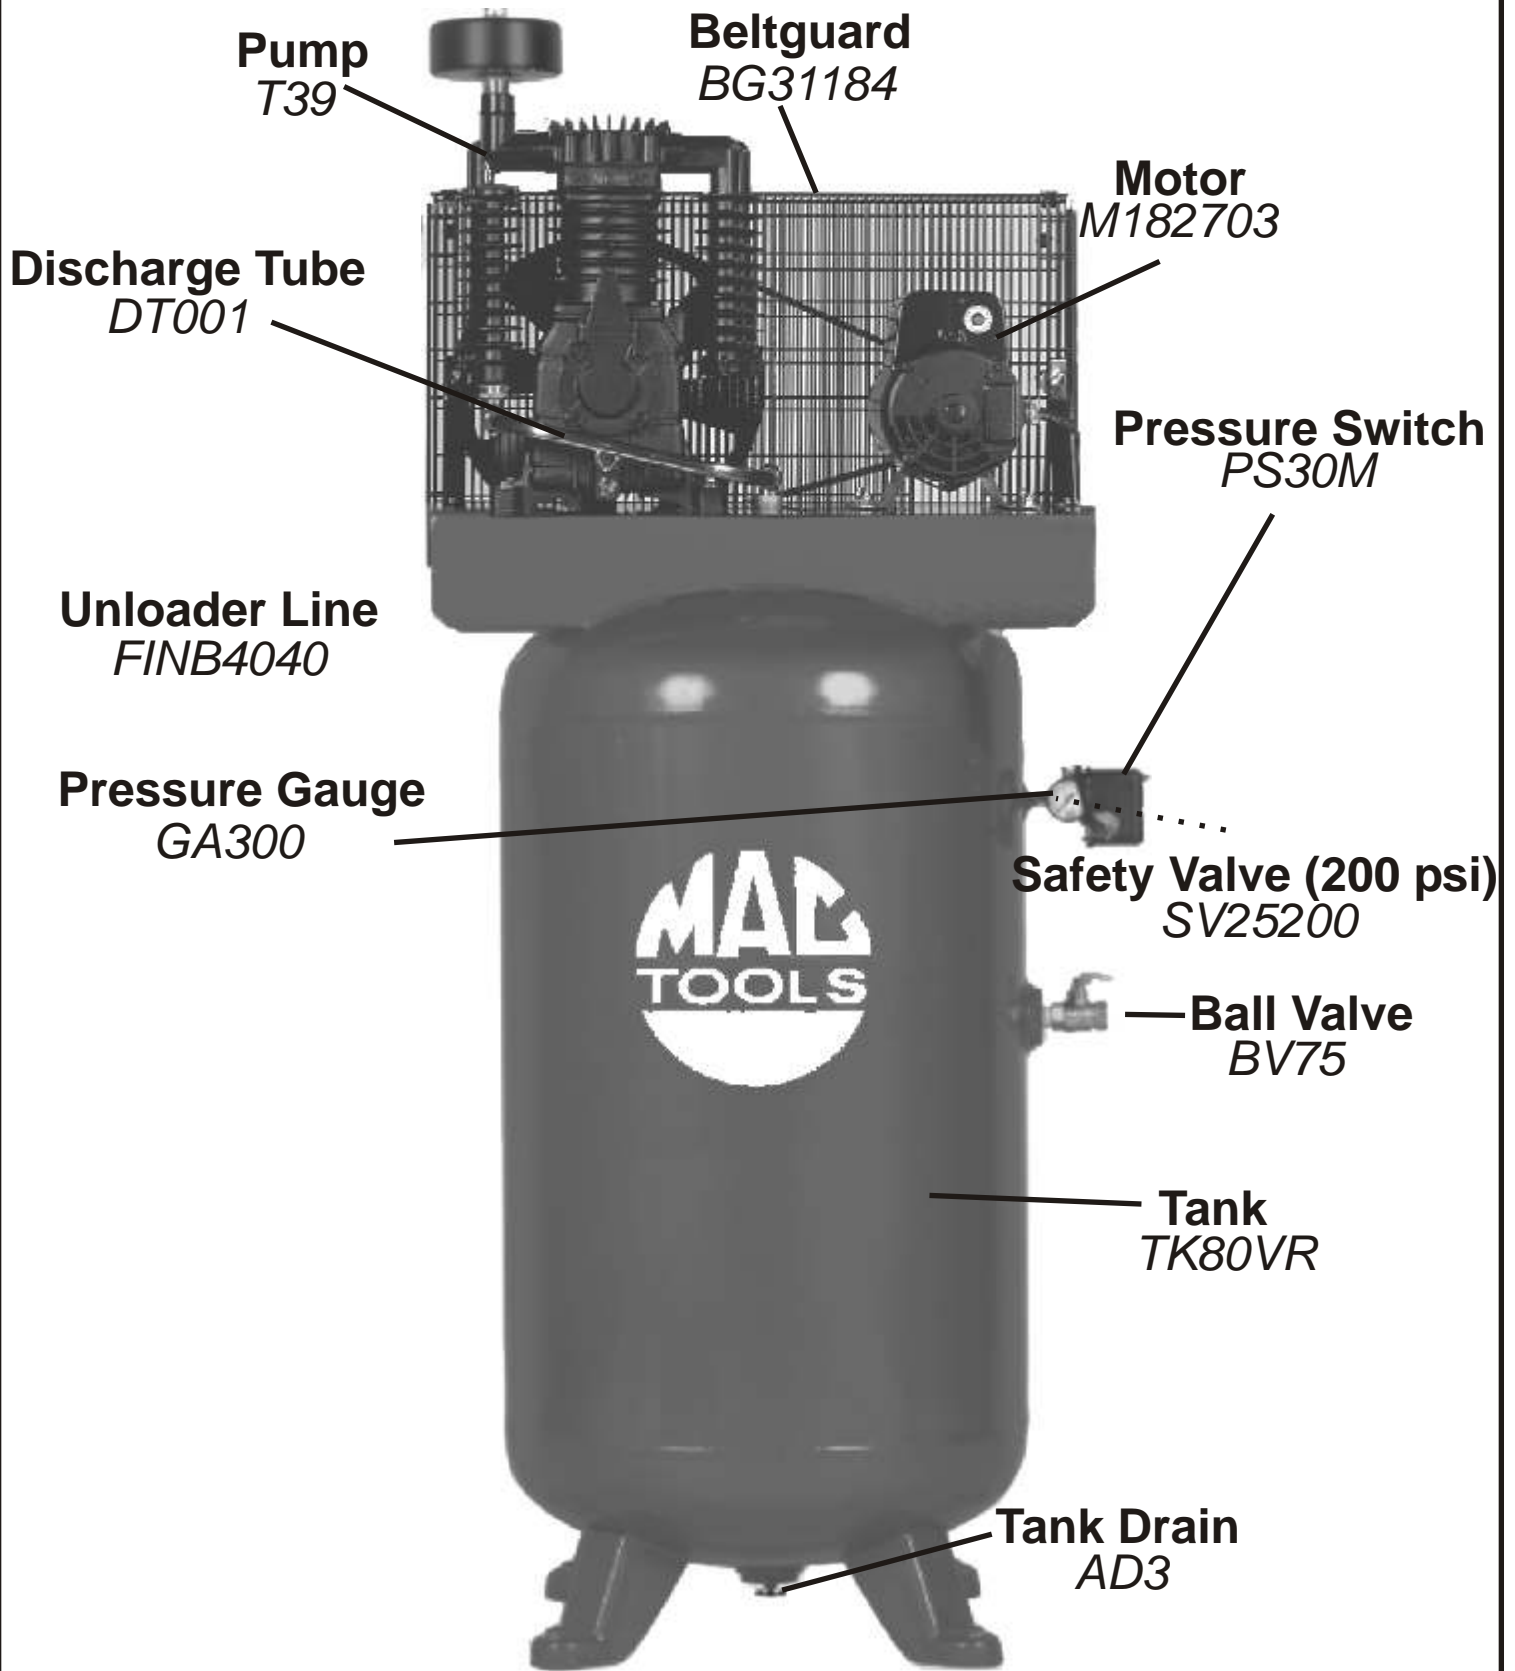

Parts List ACP680V

Pump
T39

Beltguard
BG31184

Motor
M182703

Discharge Tube
DT001

Pressure Switch
PS30M

Unloader Line
FINB4040

Pressure Gauge
GA300

Safety Valve (200 psi)
SV25200

Ball Valve
BV75

Tank
TK80VR

Tank Drain
AD3

Drive Pulley	S2AK44H
Belt (2)	BA61
Check Valve	CV22
Beltguard Fastener	5001369

March 2005