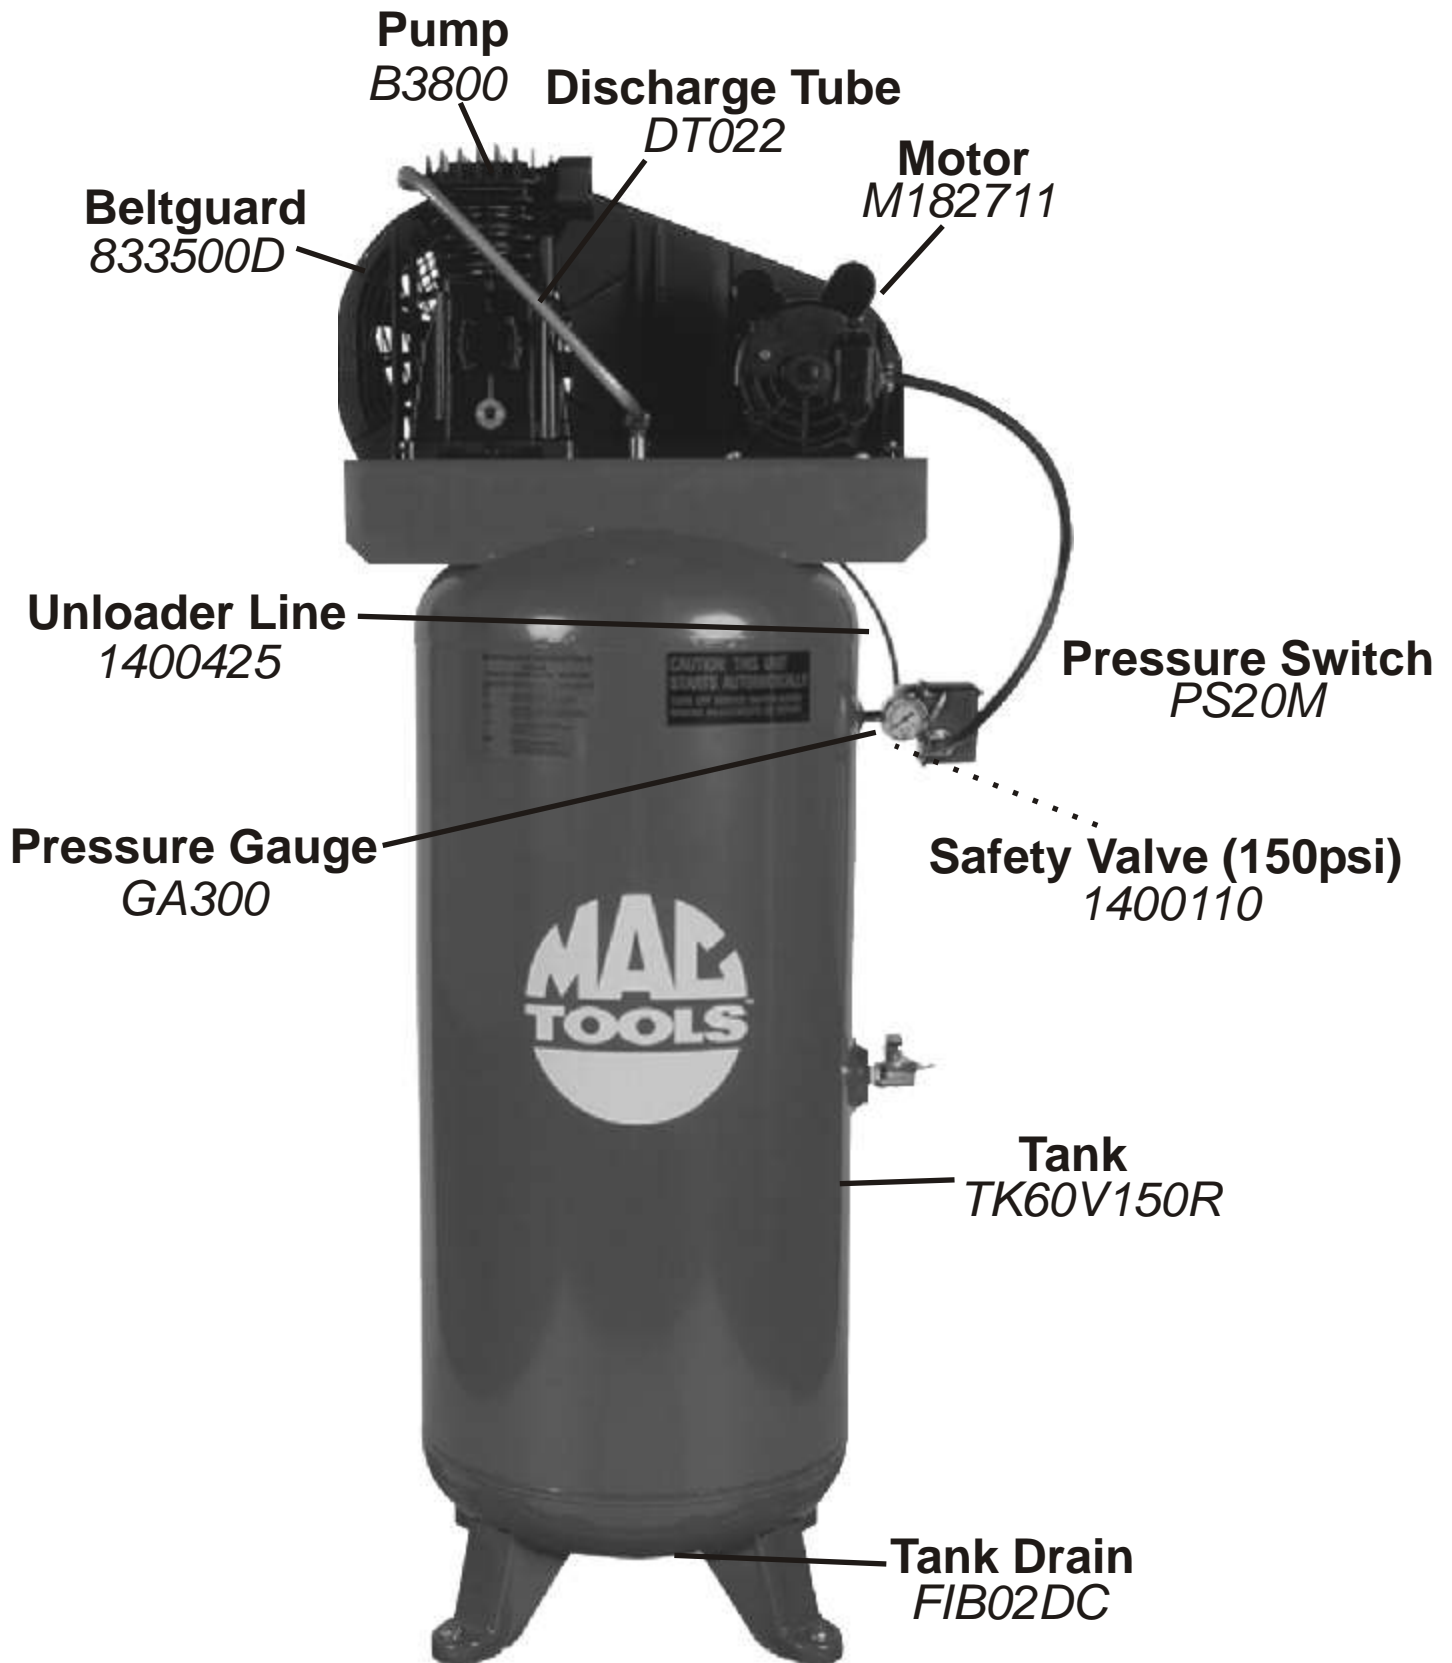

Parts List ACP660V

Drive Pulley SAK5658

Belt BA56

Check Valve CV21