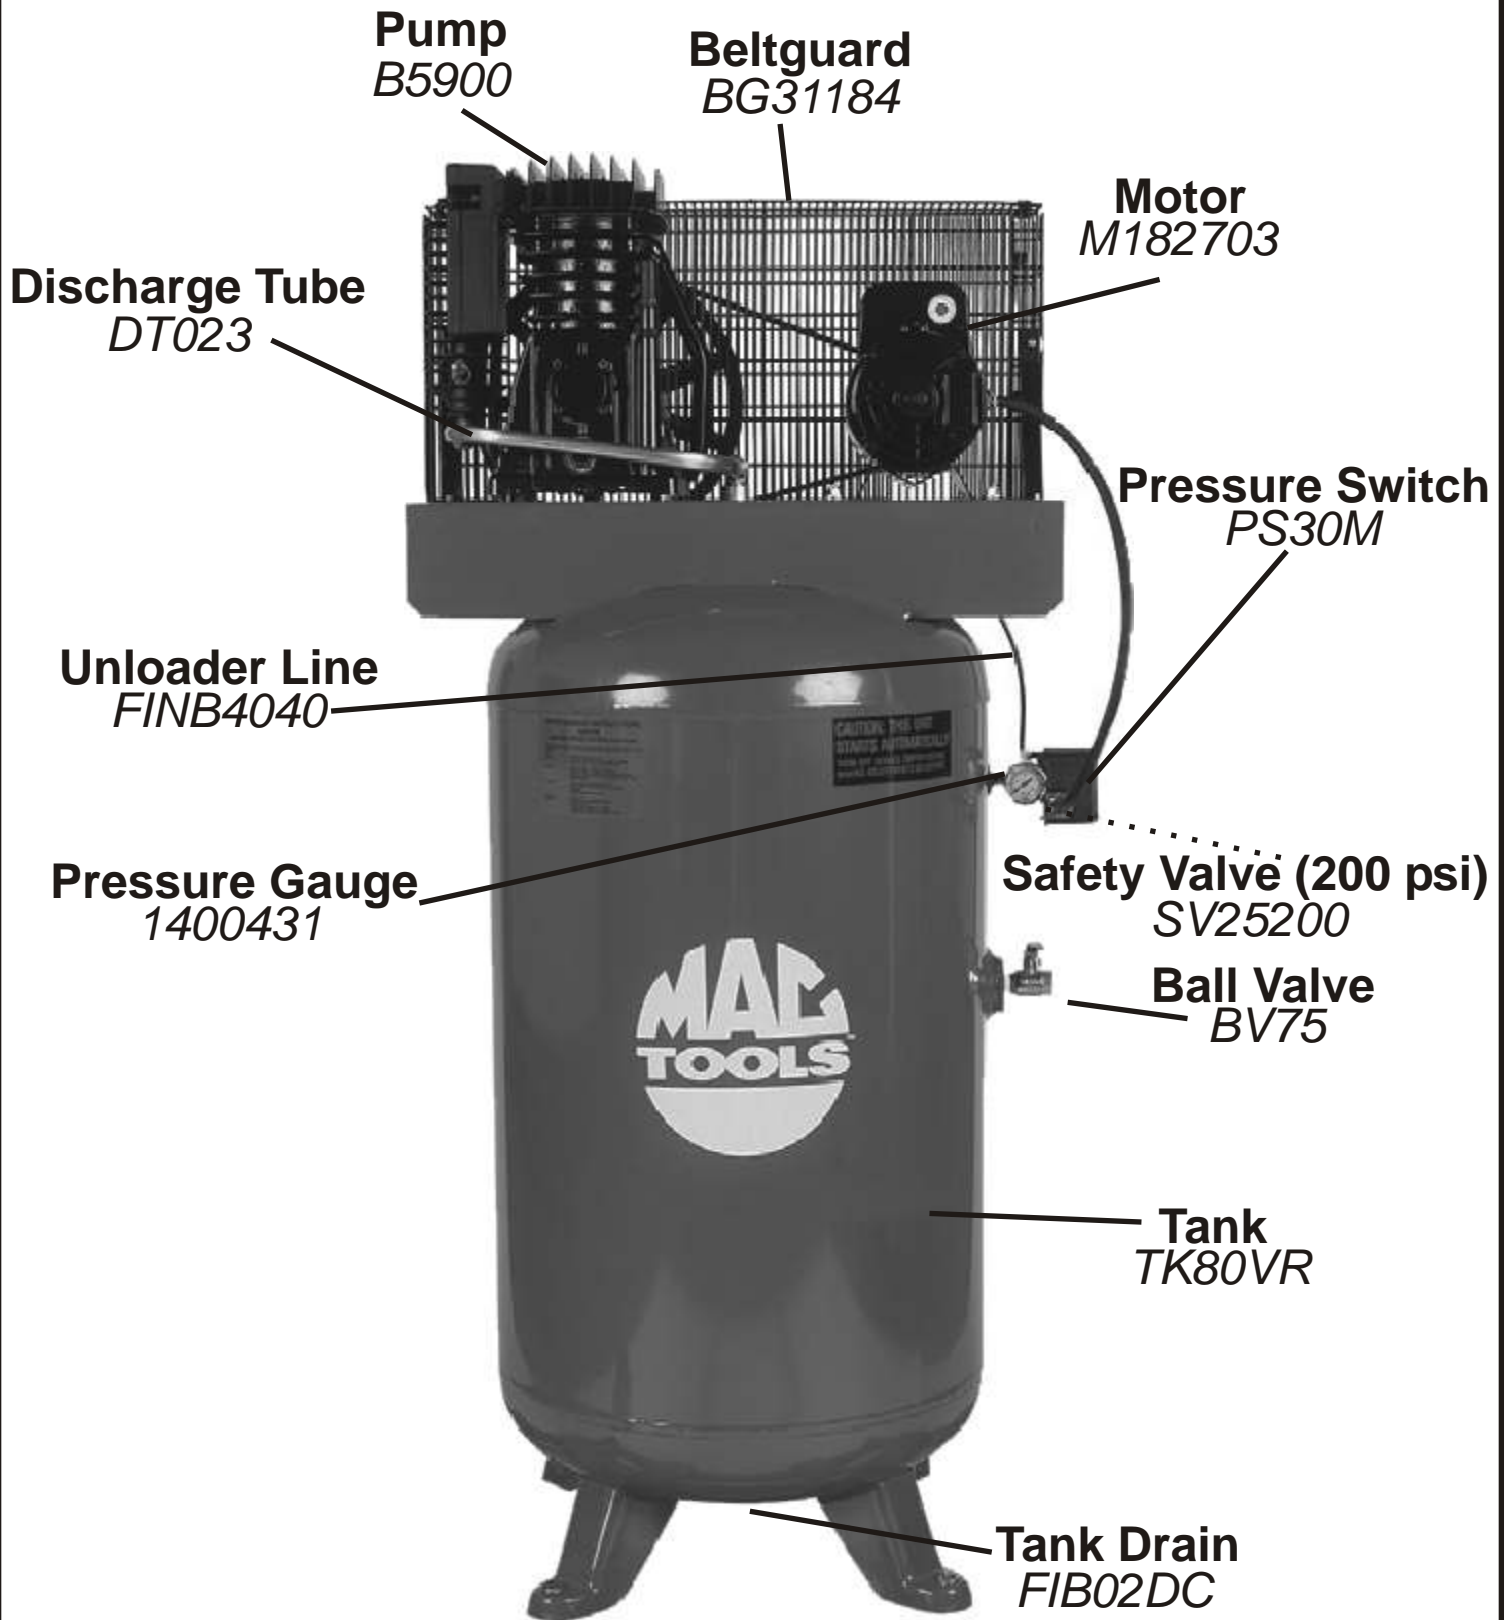

Parts List ACP6580V

Drive Pulley	<i>SAK54H</i>
Belt	<i>BA60</i>
Check Valve	<i>CV22</i>
Beltguard Fastener	<i>5001369</i>

March 2005