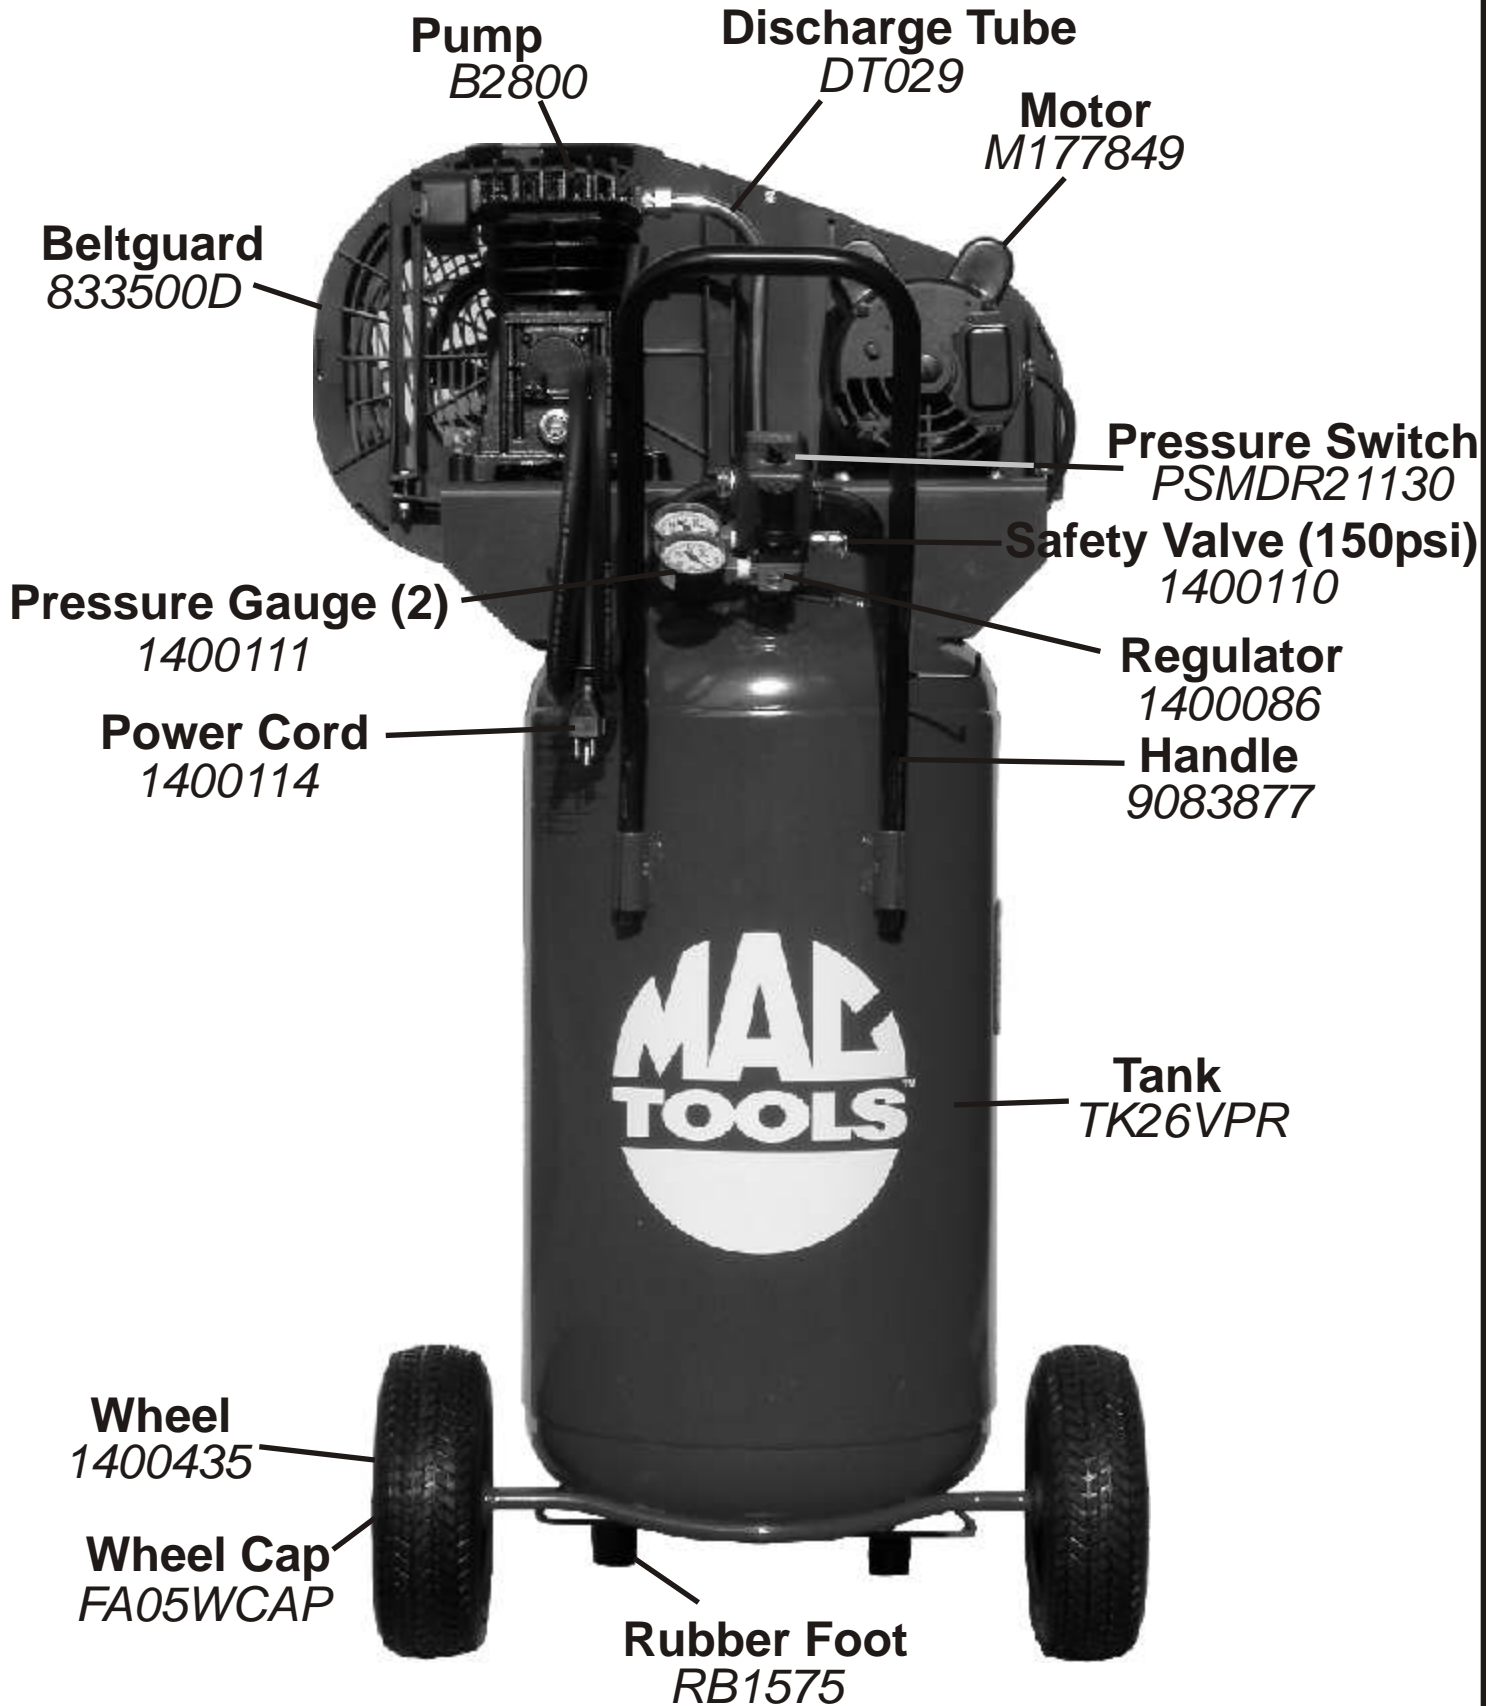

Parts List ACP526VP

Pump
B2800

Discharge Tube
DT029

Motor
M177849

Beltguard
833500D

Pressure Switch
PSMDR21130

Safety Valve (150psi)
1400110

Pressure Gauge (2)
1400111

Regulator
1400086

Power Cord
1400114

Handle
9083877

Tank
TK26VPR

Wheel
1400435

Wheel Cap
FA05WCAP

Rubber Foot
RB1575

Drive Pulley SAK3958