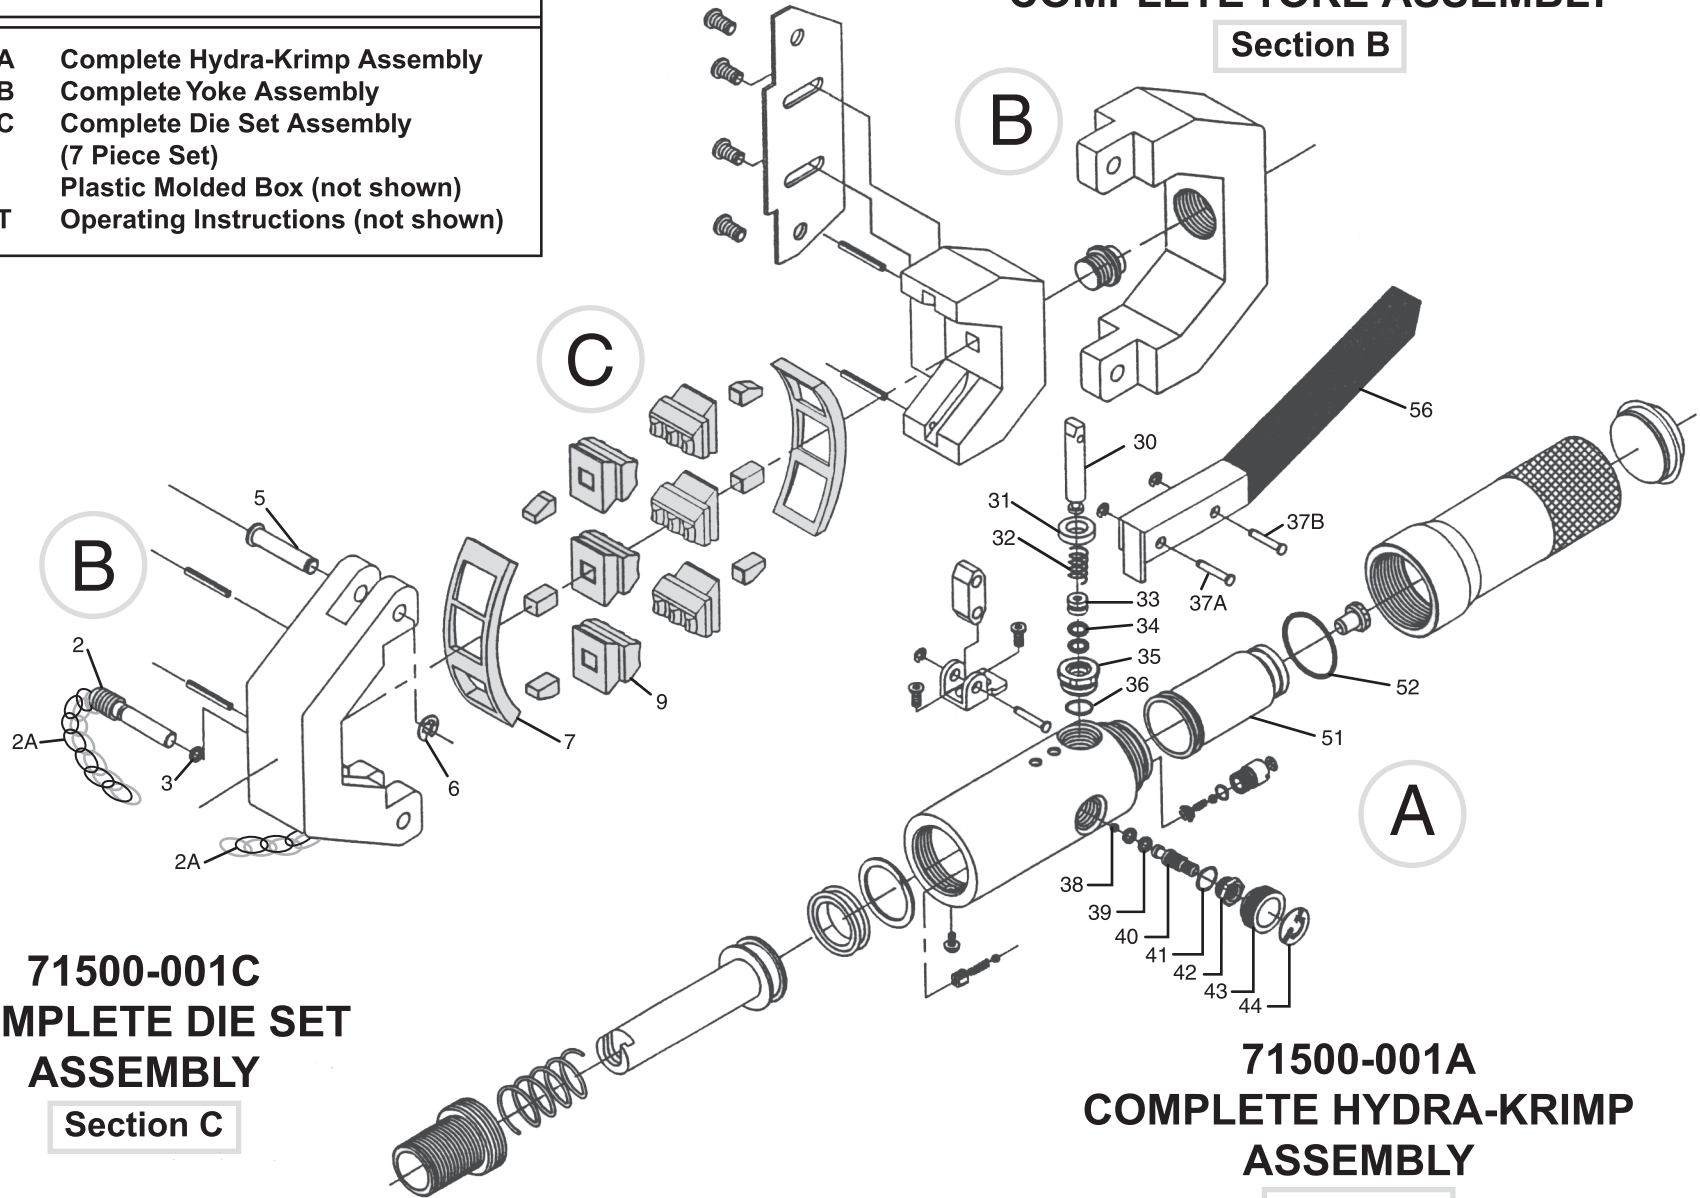

71500 HYDRA-KRIMP ASSEMBLY

- 71500-001A Complete Hydra-Krimp Assembly
- 71500-001B Complete Yoke Assembly
- 71500-001C Complete Die Set Assembly
(7 Piece Set)
- 71500-PB Plastic Molded Box (not shown)
- 71500-INST Operating Instructions (not shown)

71500-001B COMPLETE YOKE ASSEMBLY

Section B

71500-001C COMPLETE DIE SET ASSEMBLY

Section C

71500-001A COMPLETE HYDRA-KRIMP ASSEMBLY

Section A

71500

HYDRA-KRIMP ASSEMBLY REPLACEMENT PARTS LIST