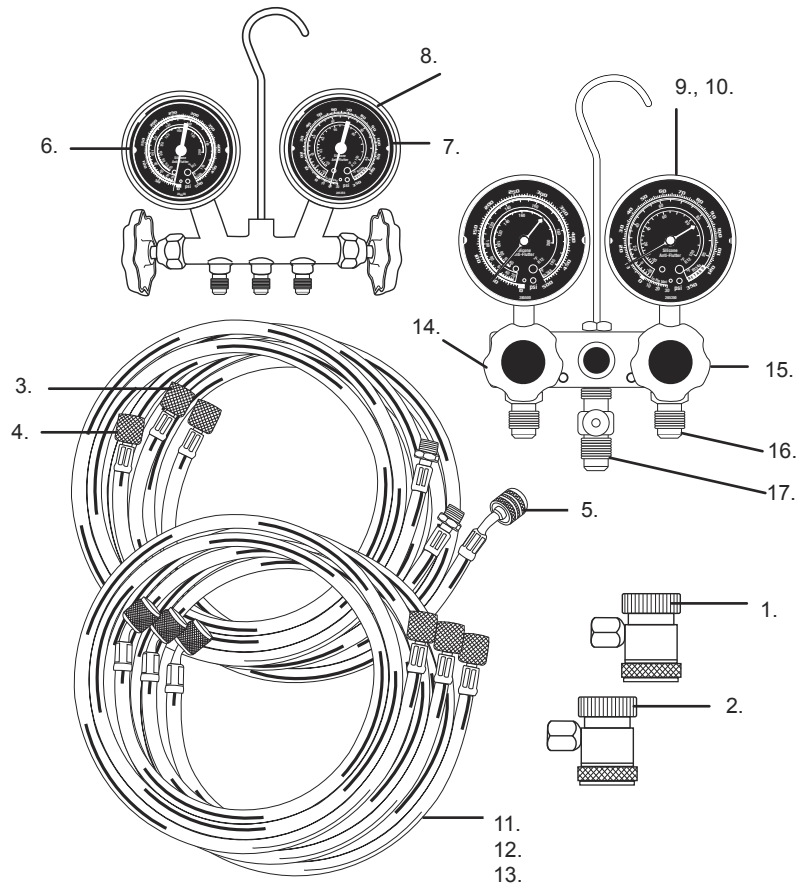

ALUMINUM AND BRASS MANIFOLD GAUGE SETS

REPAIRABLE PARTS BREAKDOWN (284661, 289772, 298772)

REF. #	DESCRIPTION	PART #
1.	HIGH SIDE COUPLER	282834
2.	LOW SIDE COUPLER	282934
3.	72" R134a BLUE HOSE	84721
	60" R134a BLUE HOSE	84601
4.	72" R134a RED HOSE	84723
	60" R134a RED HOSE	84603
5.	72" R134a YELLOW HOSE WITH SHUT-OFF VALVE	84722
	60" R134a YELLOW HOSE WITH SHUT-OFF VALVE	84602
6.	2 1/2" REPLACEMENT GAUGE LOW SIDE	285350
7.	2 1/2" REPLACEMENT GAUGE HIGH SIDE	285500
8.	2 1/2" REPLACEMENT LENS	285253-E
9.	GAUGE GUARD RED	293503
10.	GAUGE GUARD BLUE	293253
11.	72" 1/2 ACME X 1/4" FL R12 BLUE HOSE FOR 298772	298721-A
12.	72" 1/2 ACME X 1/4" FL (R12 SHUT-OFF VALVE) YELLOW HOSE FOR 298772	298722-A
13.	72" 1/2 ACME X 1/4" FL R12 RED HOSE FOR 298772	298723-A
14.	BLUE KNOB	285211
15.	RED KNOB	285212
16.	1/2" ACME MALE X 1/8 MALE ADAPTER	80281-009
17.	CENTER T FITTING FOR R134a	83124