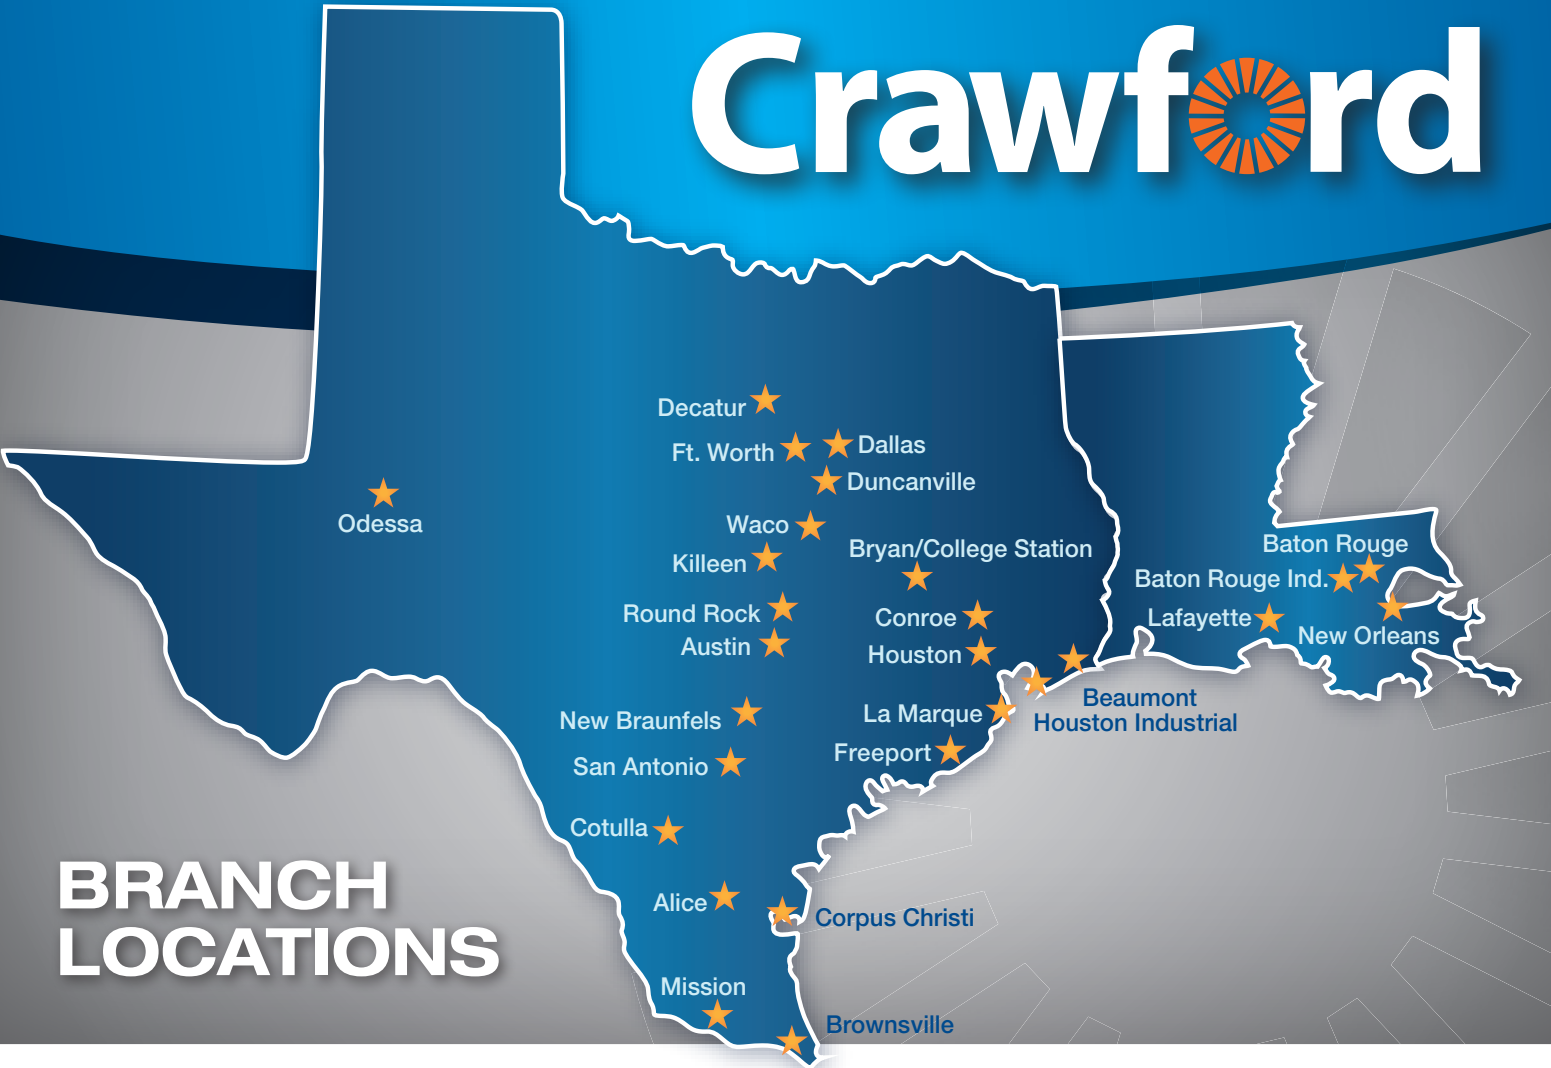

La Marque

714 Highway 3
La Marque, Texas 77568
P: 409.655.3110

New Orleans

200 L & A Road
Metairie, Louisiana 70001
P: 504.731.0480

Whatever it Takes!

Crawford

BRANCH LOCATIONS

Whatever it Takes!